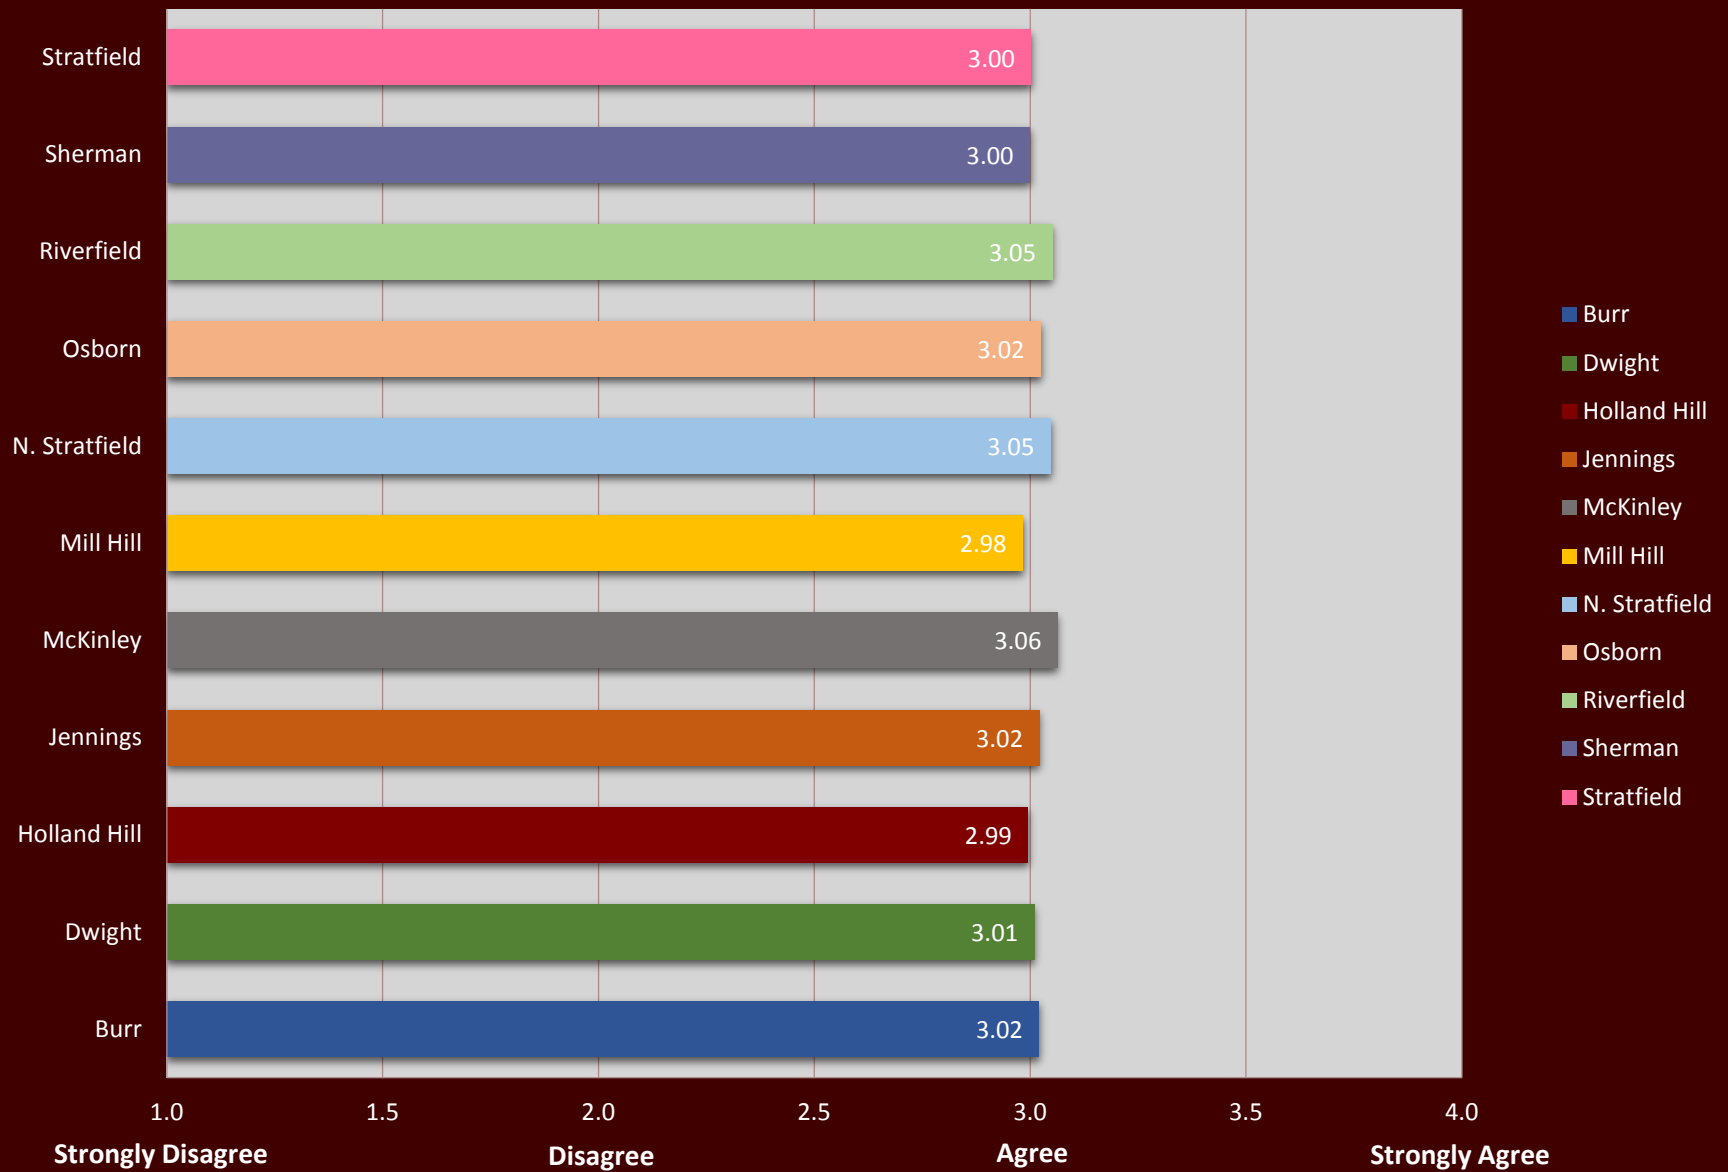

Elementary Student Survey - Domain 1 Institutional Environment

Elementary Student Survey - Domain 2 Teaching and Learning

Elementary Student Survey - Domain 3 Safety

Elementary Student Survey - Domain 4 Interpersonal Relationships

Elementary Student Survey - Domain 5 Communication