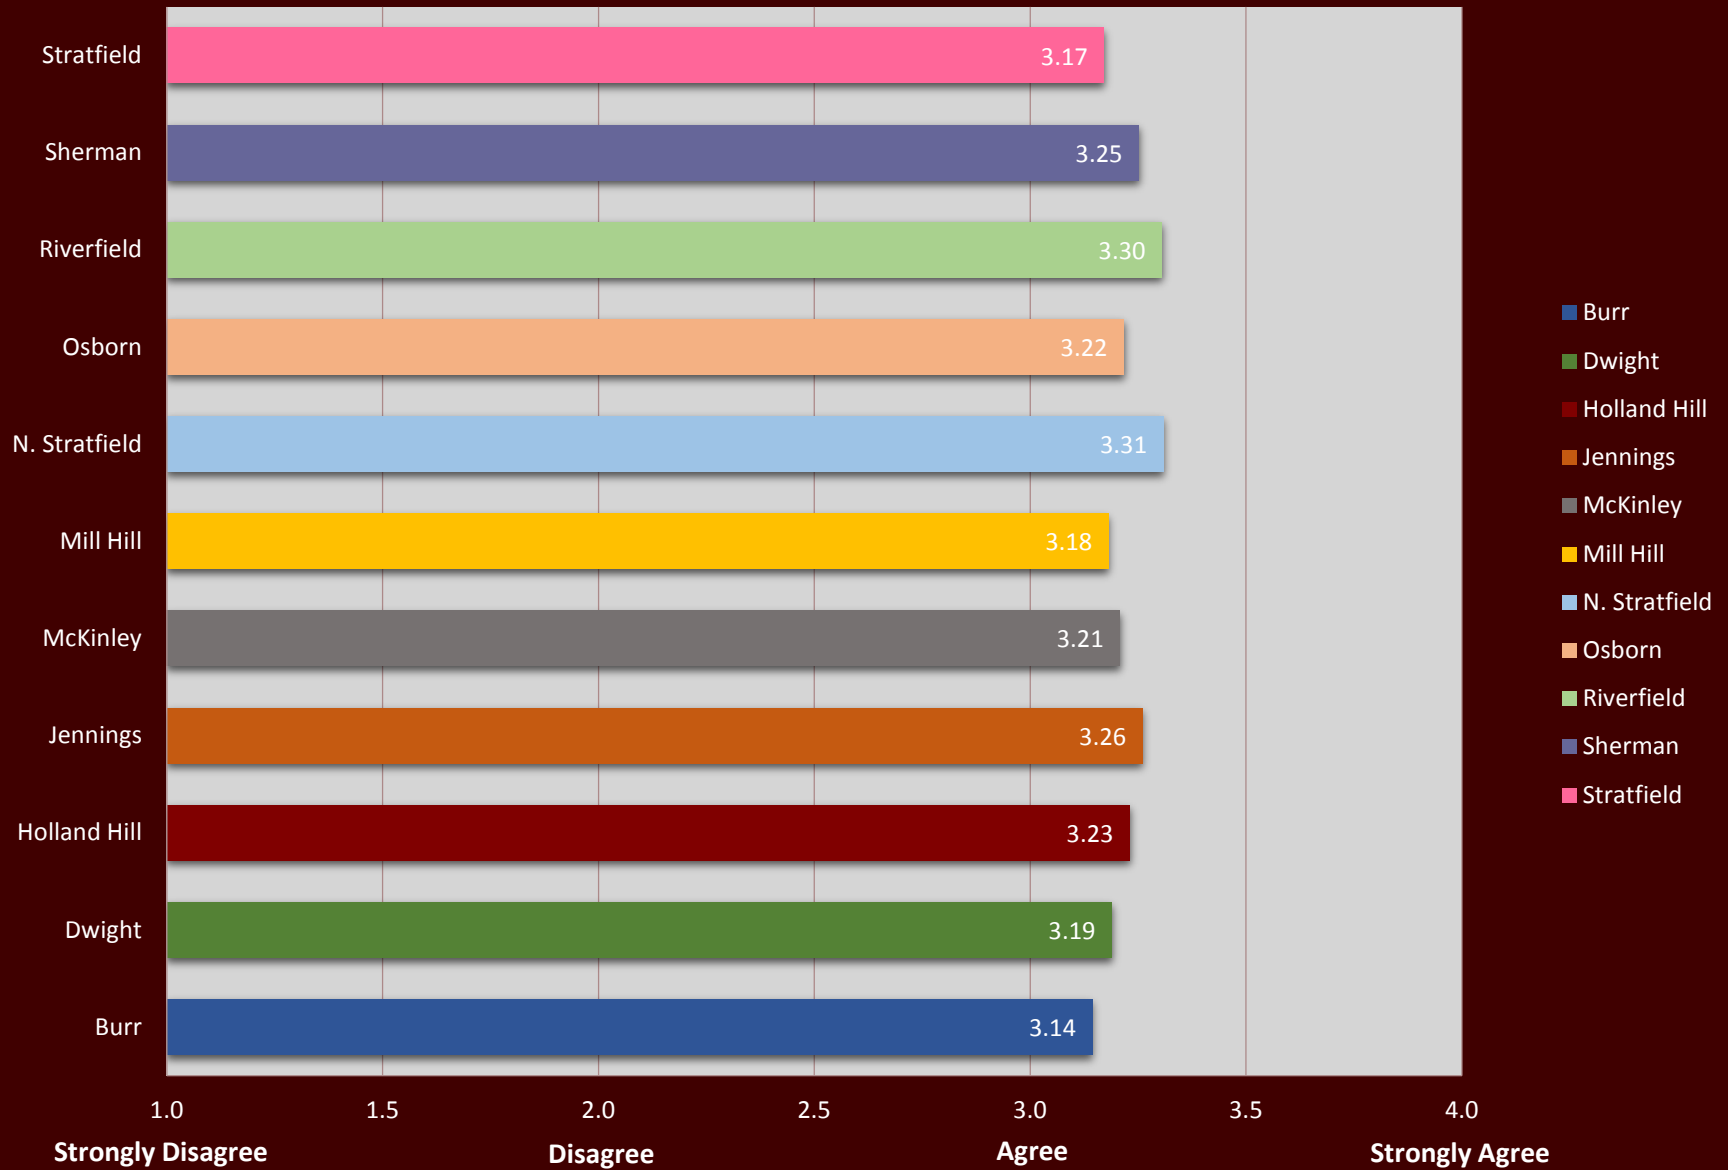

Elementary Student Survey - Domain 1 Institutional Environment

Elementary Student Survey - Domain 2 Teaching and Learning

Elementary Student Survey - Domain 3 Safety

Elementary Student Survey - Domain 4 Interpersonal Relationships

Elementary Student Survey - Domain 5 Communication