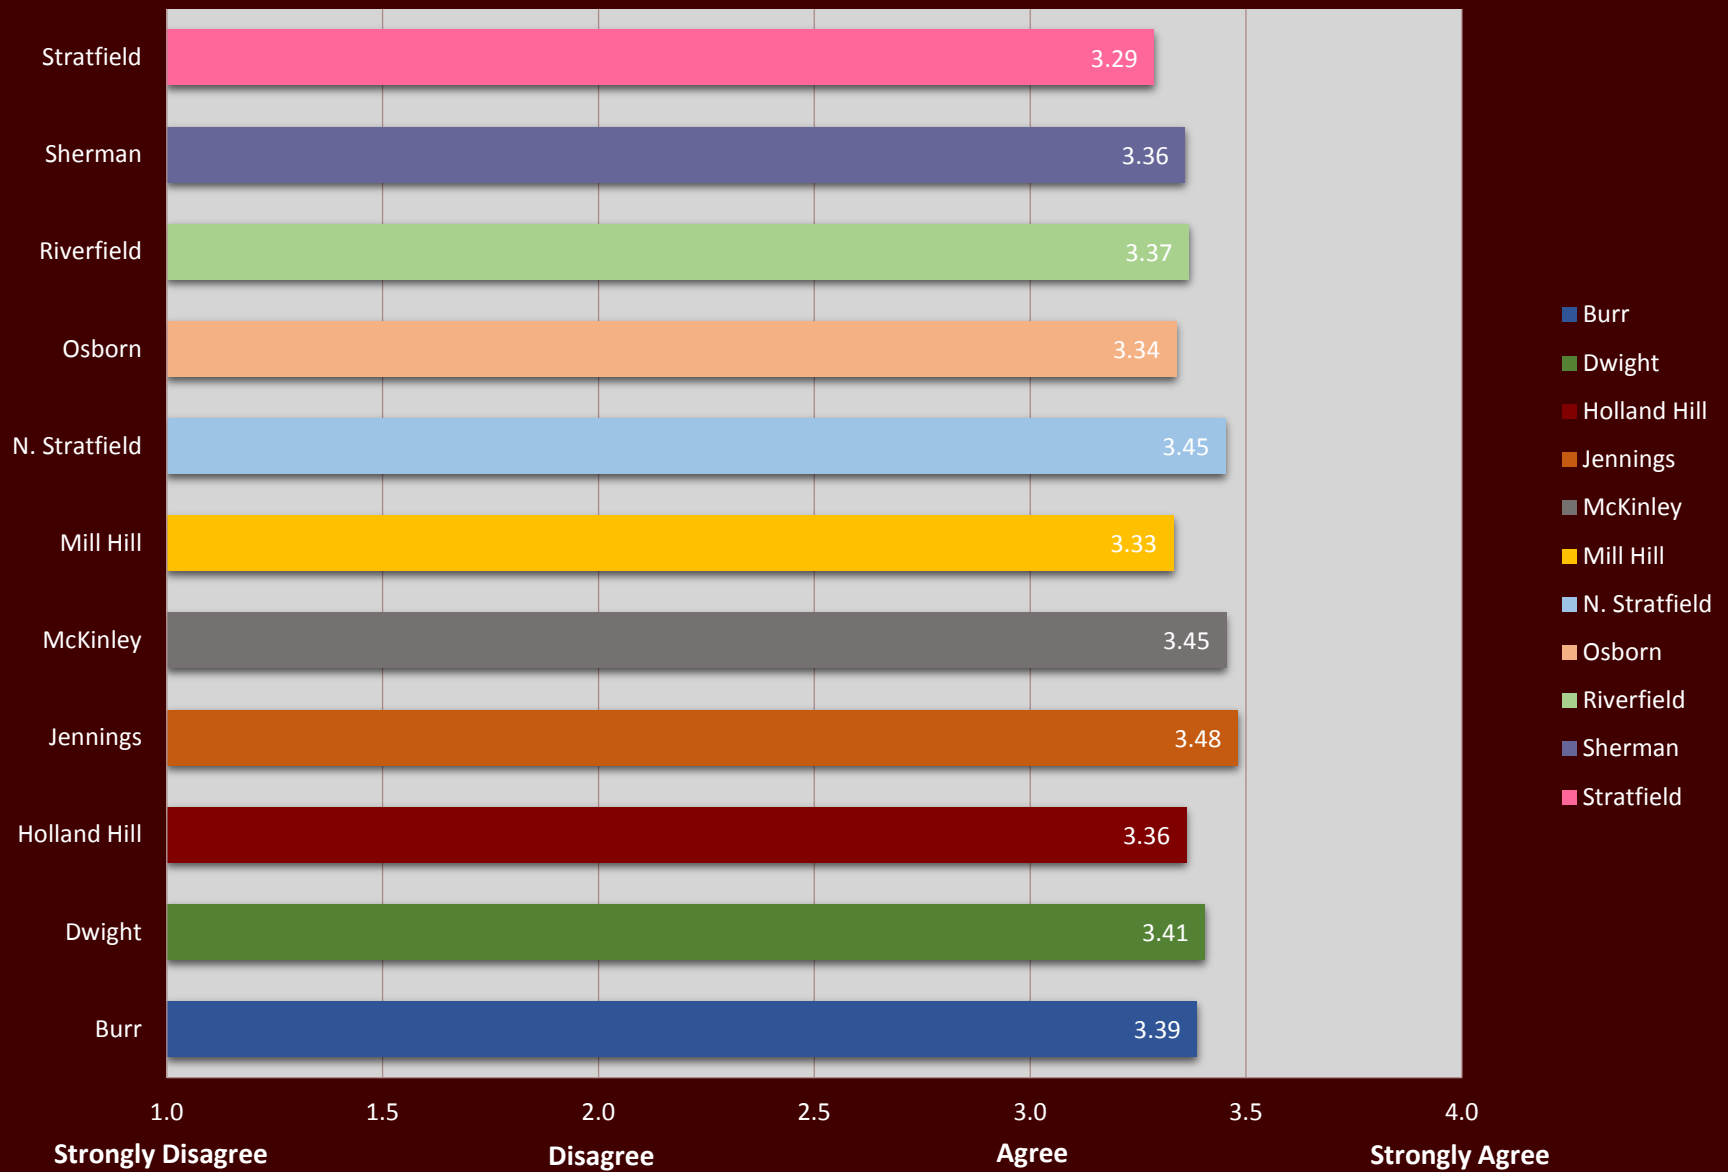

Elementary Student Survey - Domain 1 Institutional Environment

Elementary Student Survey - Domain 2 Teaching and Learning

Elementary Student Survey - Domain 3 Safety

Elementary Student Survey - Domain 4 Interpersonal Relationships

Elementary Student Survey - Domain 5 Communication