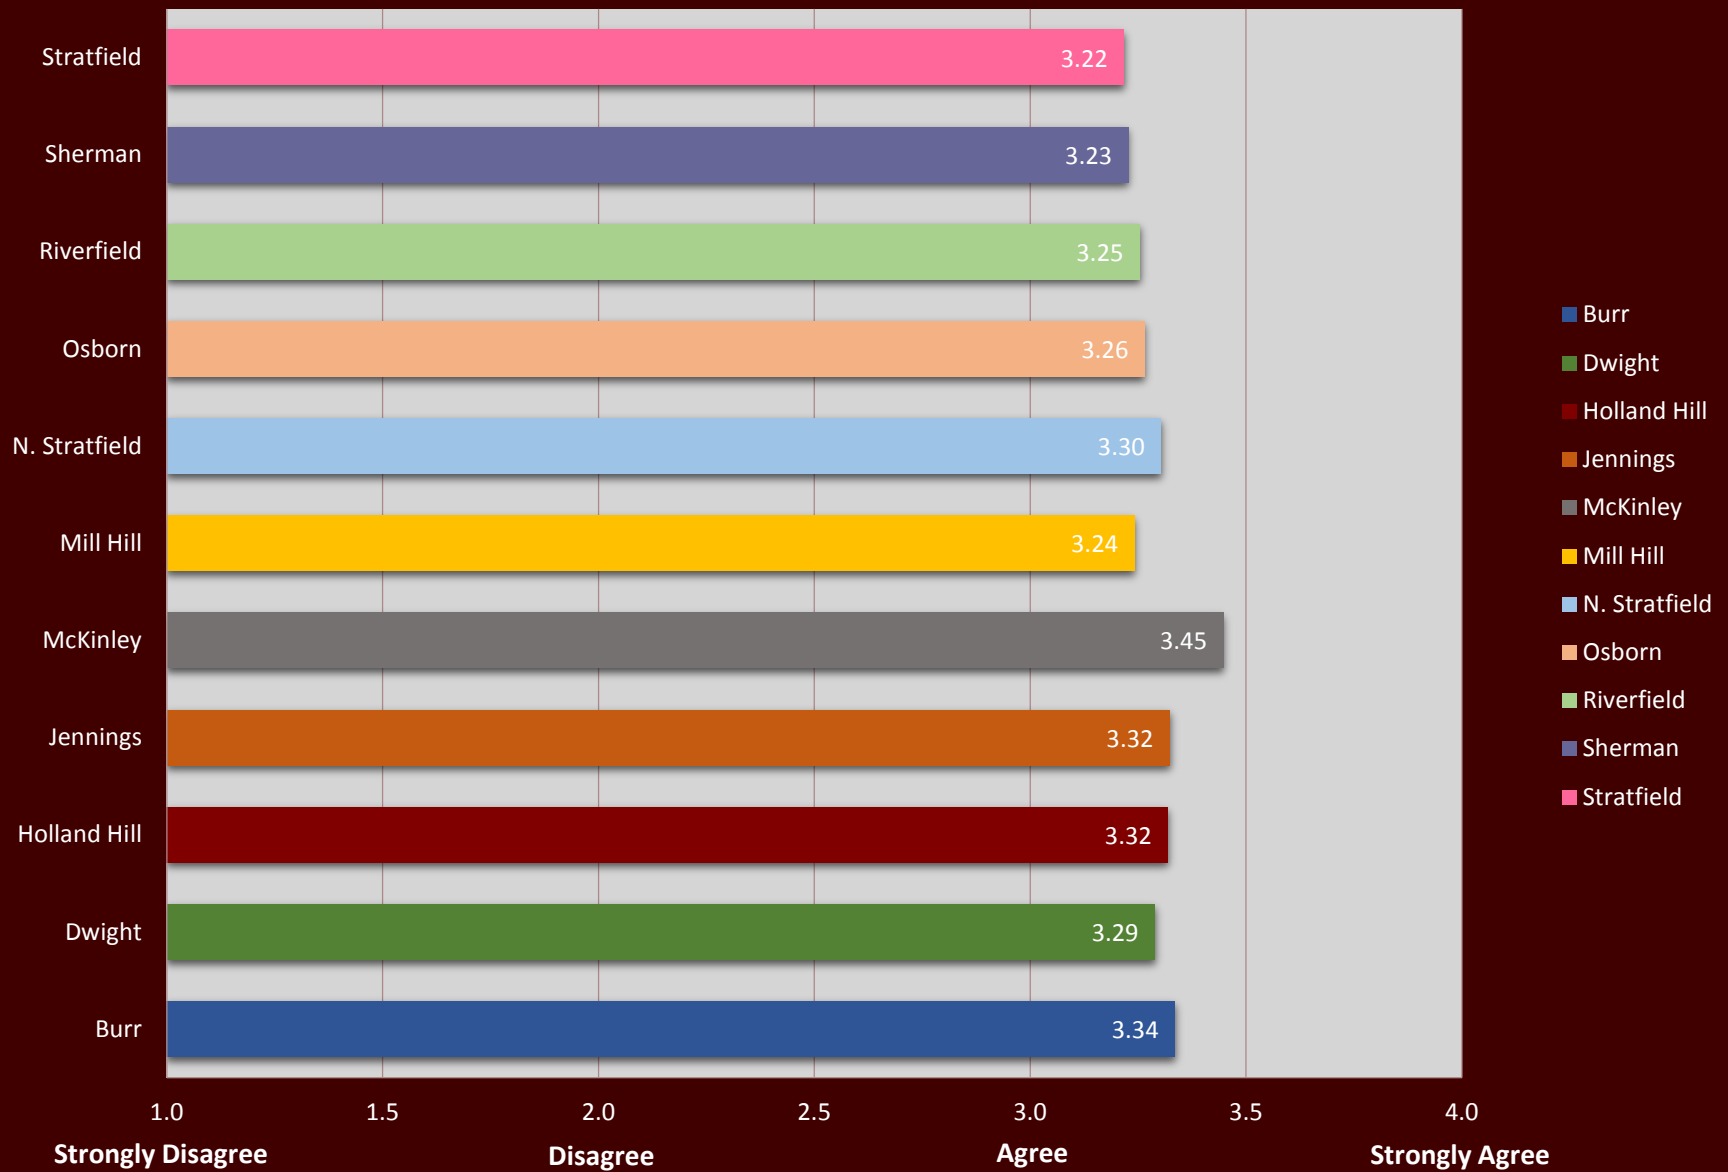

Elementary Student Survey - Domain 1 Institutional Environment

Elementary Student Survey - Domain 2 Teaching and Learning

Elementary Student Survey - Domain 3 Safety

Elementary Student Survey - Domain 4 Interpersonal Relationships

Elementary Student Survey - Domain 5 Communication