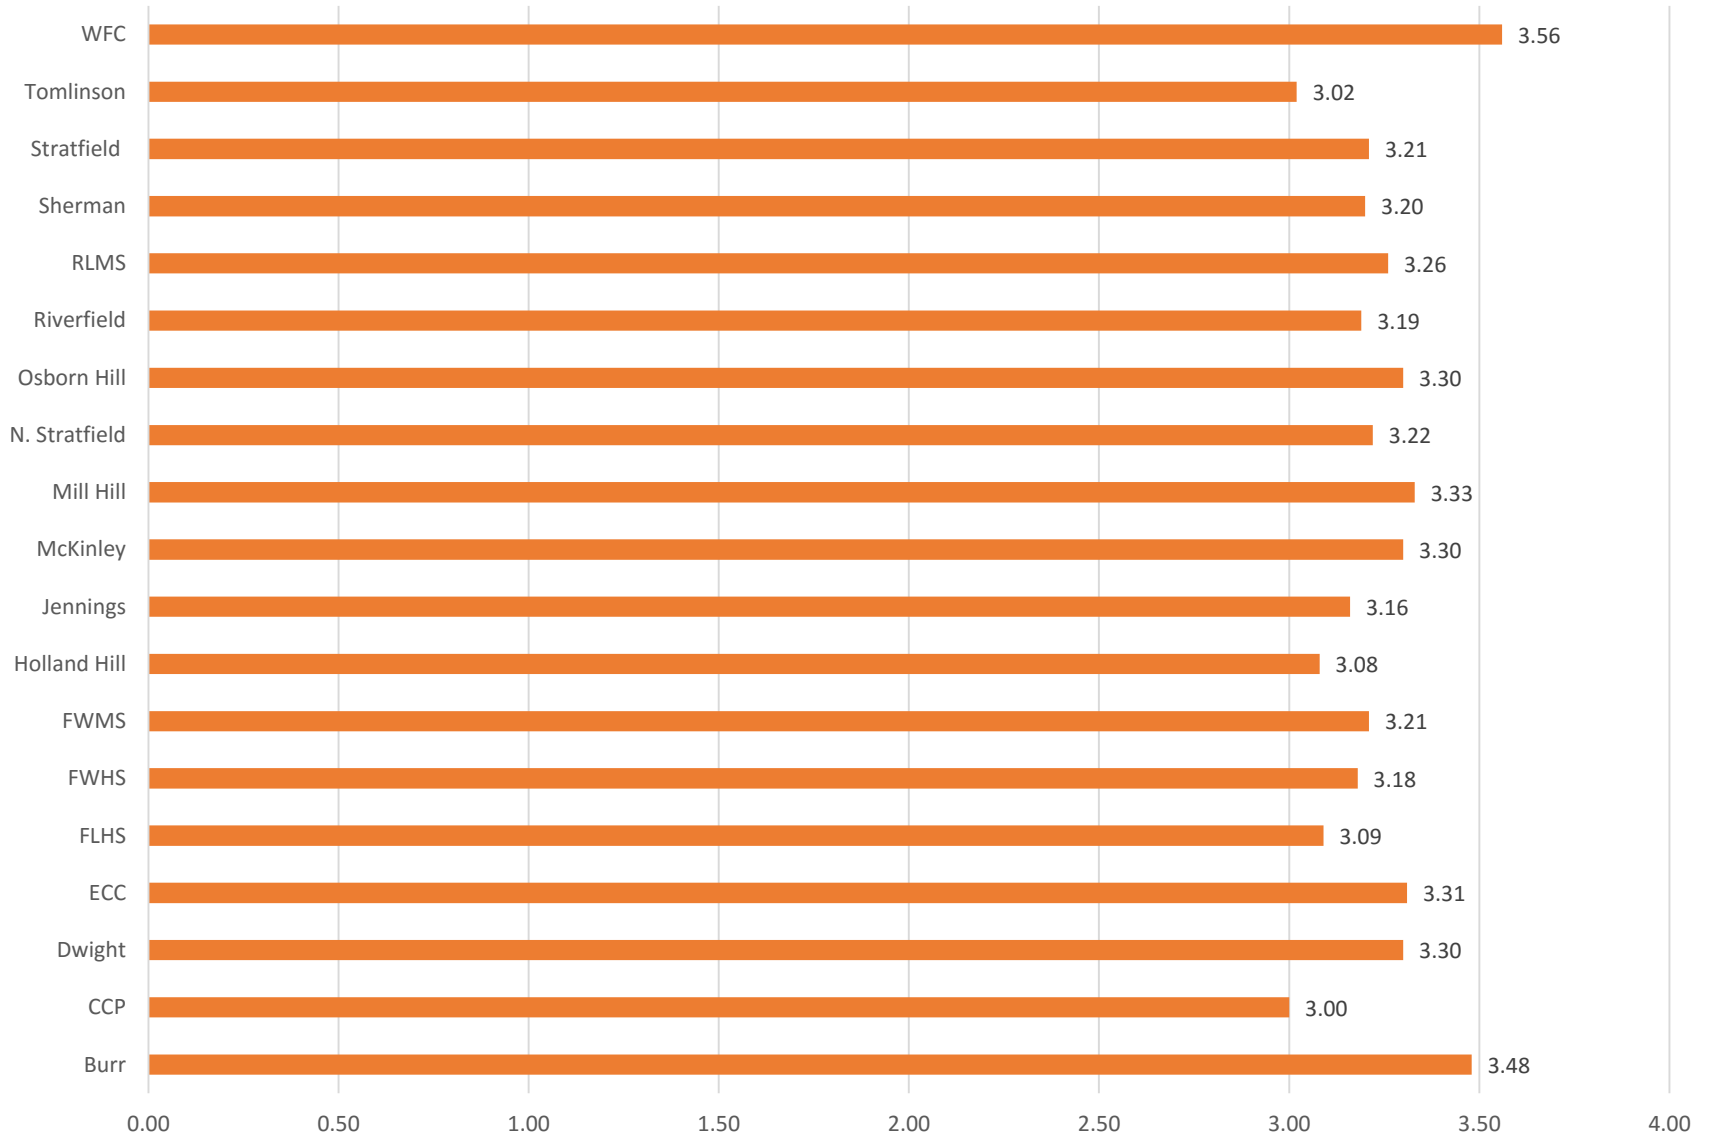

### Parent Average-Domain 1: Institutional Environment

### Parent Average Domain 2: Teaching and Learning