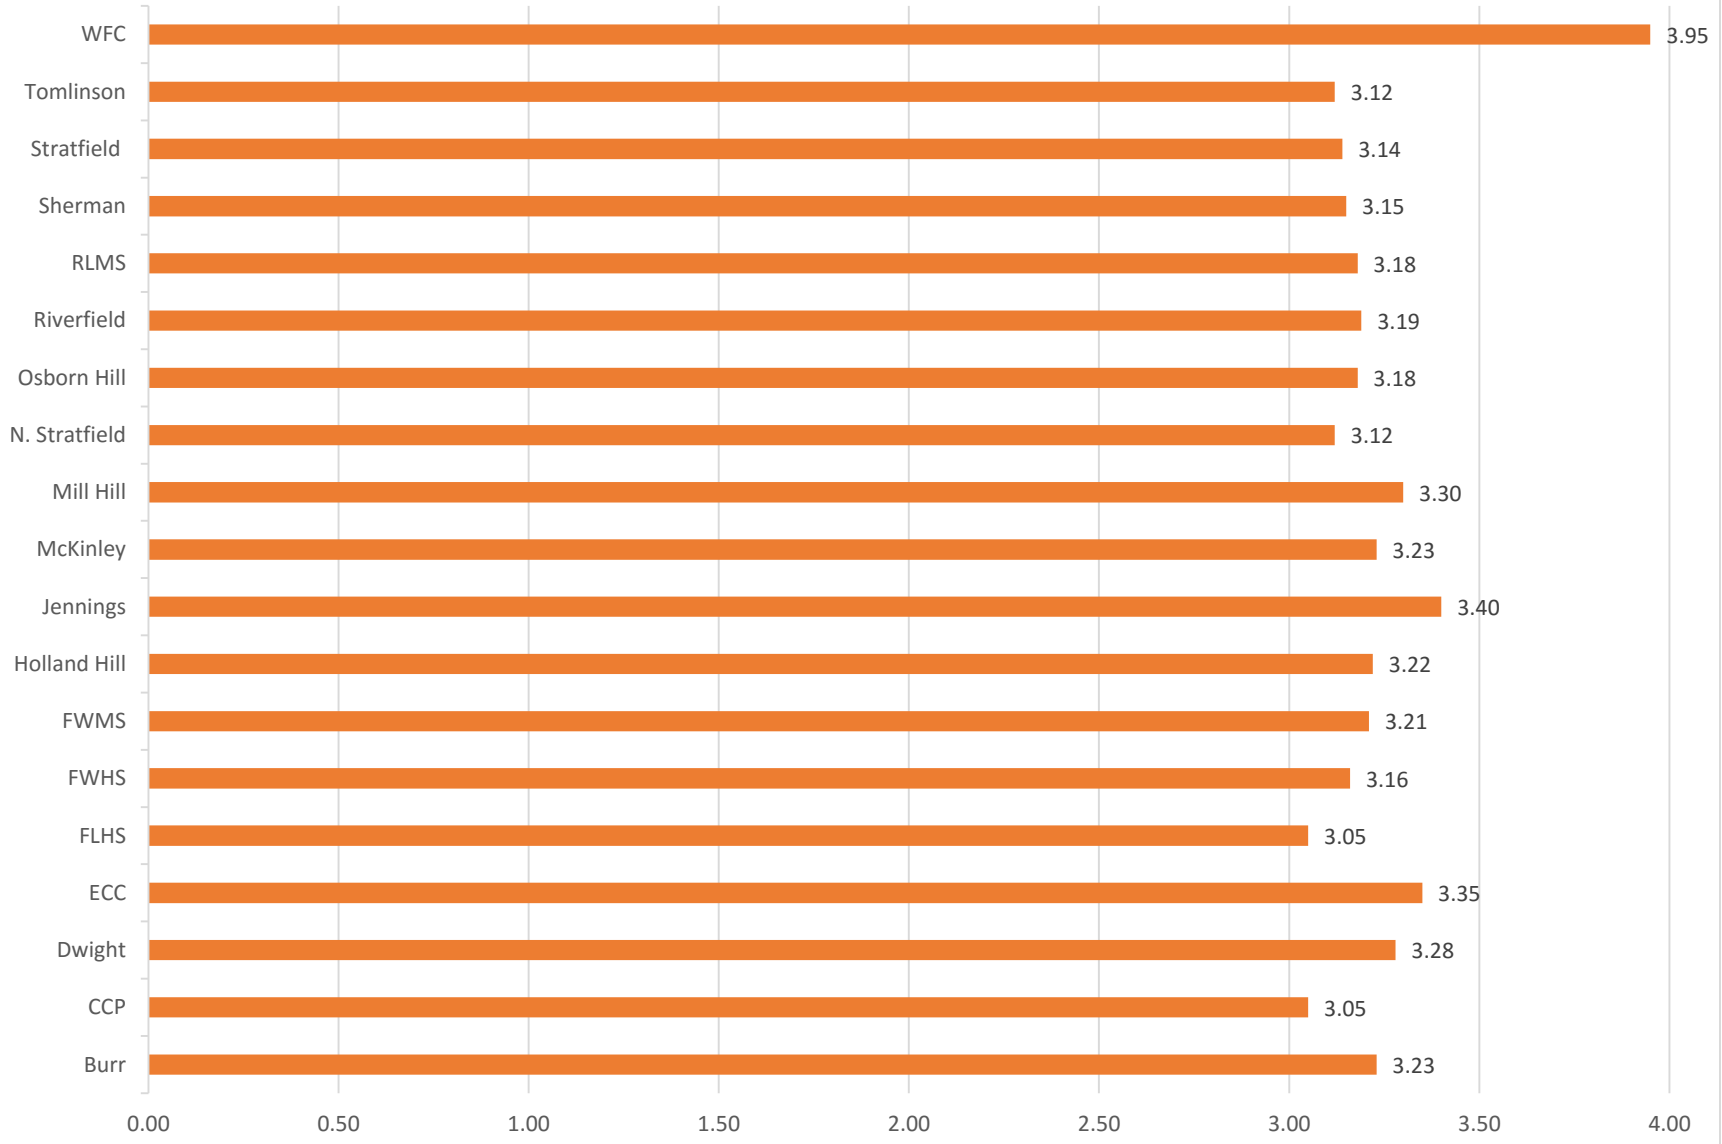

Parent Average Domain 4: Interpersonal Relationships