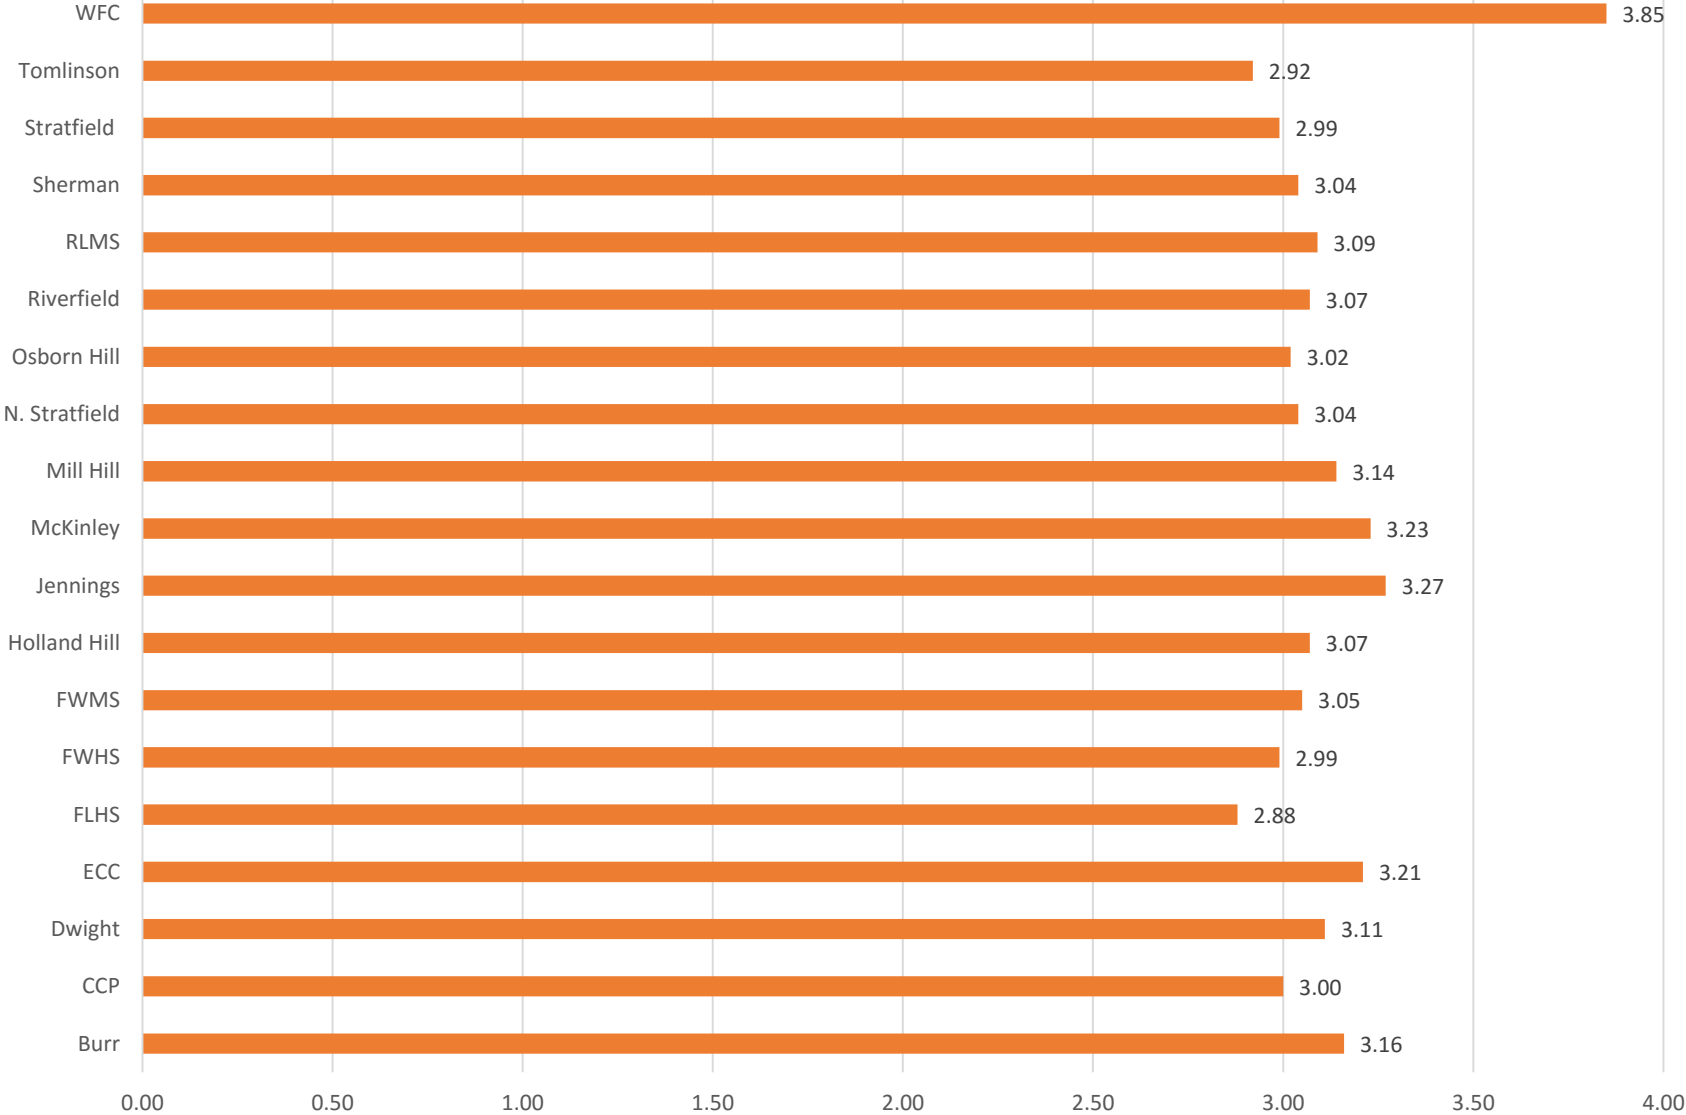

Parent Average Domain 2: Teaching and Learning