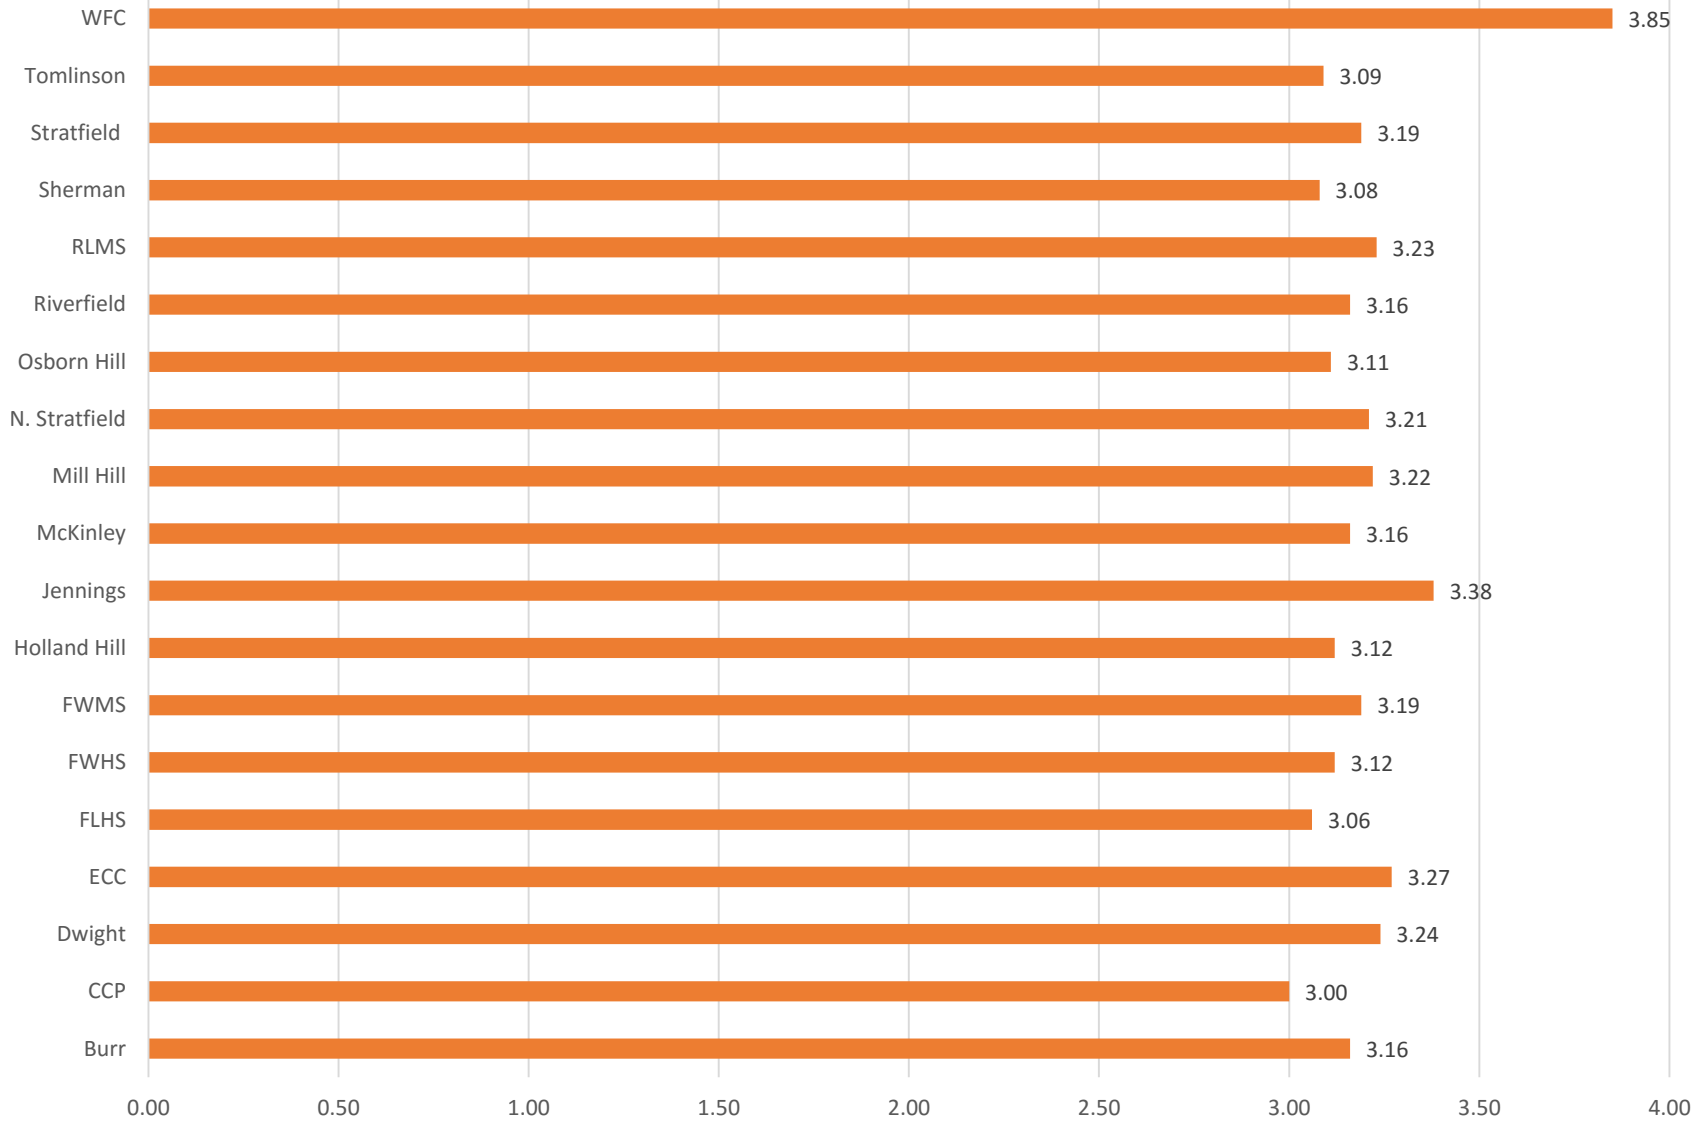

Parent Average Domain 3: Safety