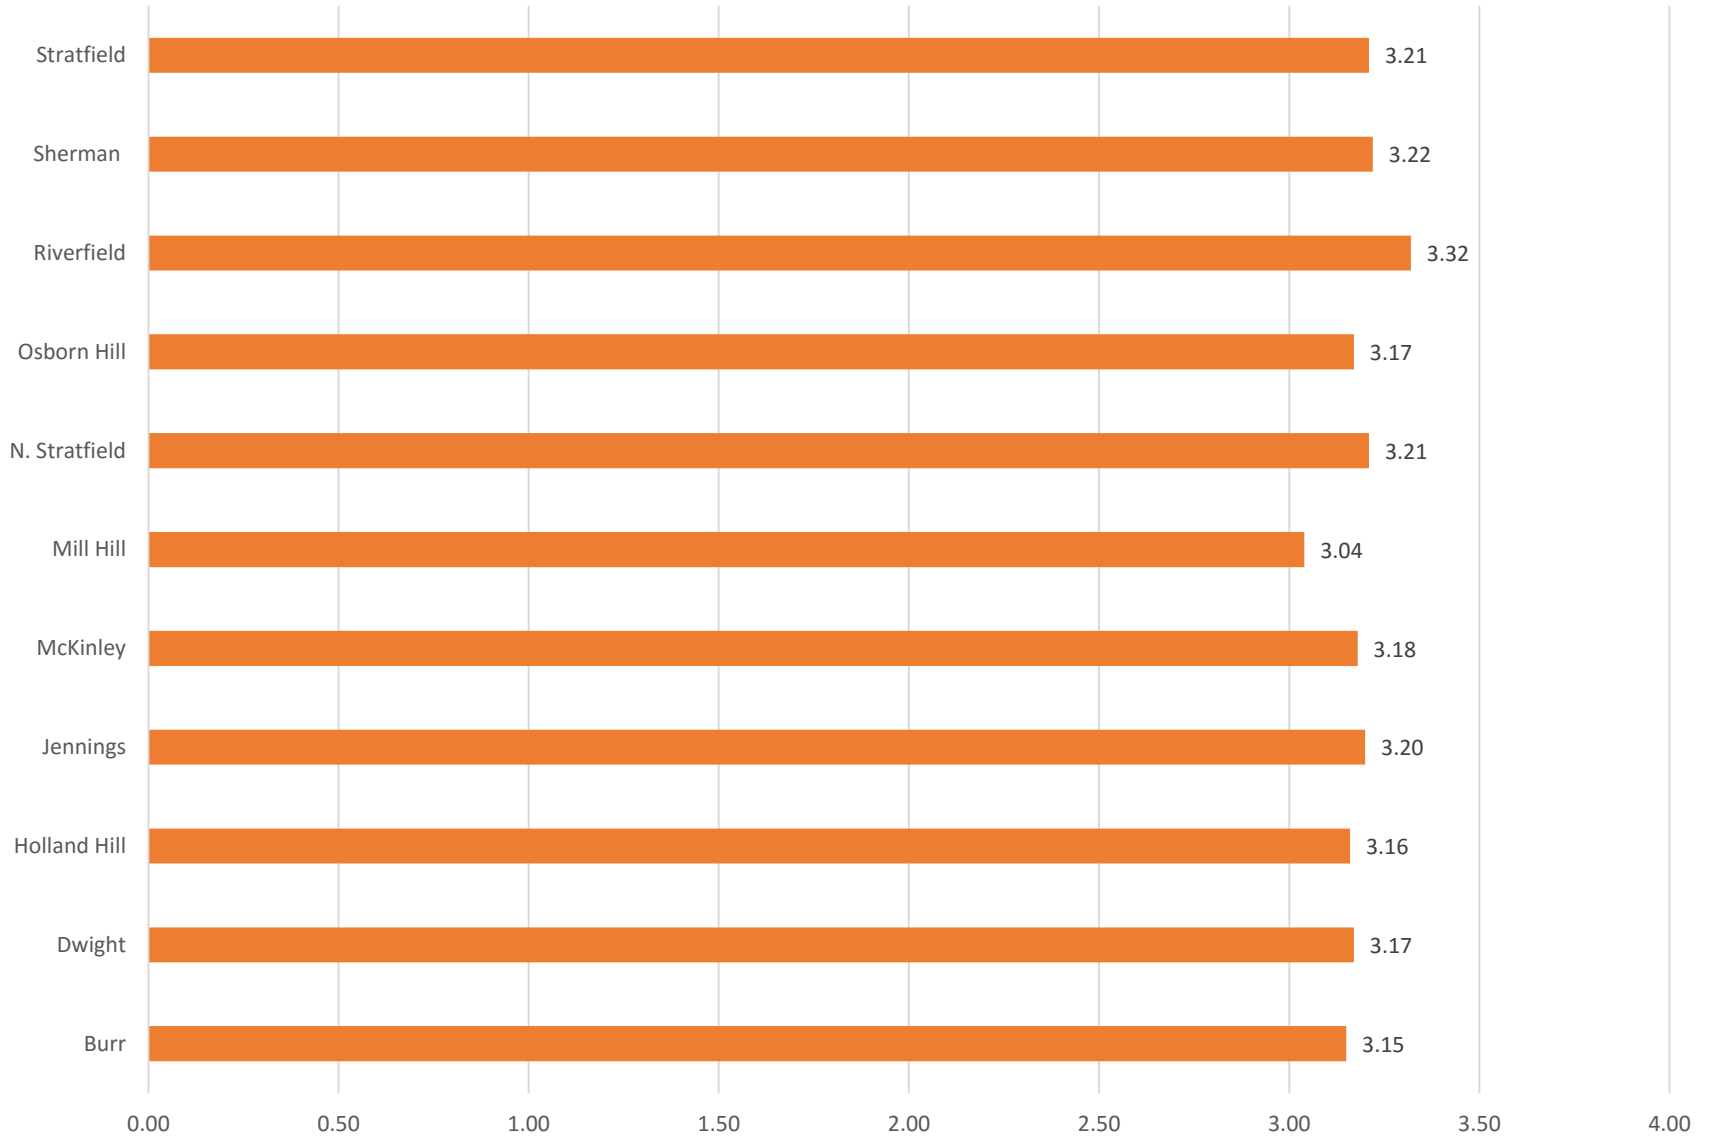

Students 3-5 Average-Domain 1: Institutional Environment

Students 3-5 Average Domain 2: Teaching and Learning

Students 3-5 Average Domain 3: Safety

Students 3-5 Average Domain 4: Interpersonal Relationships