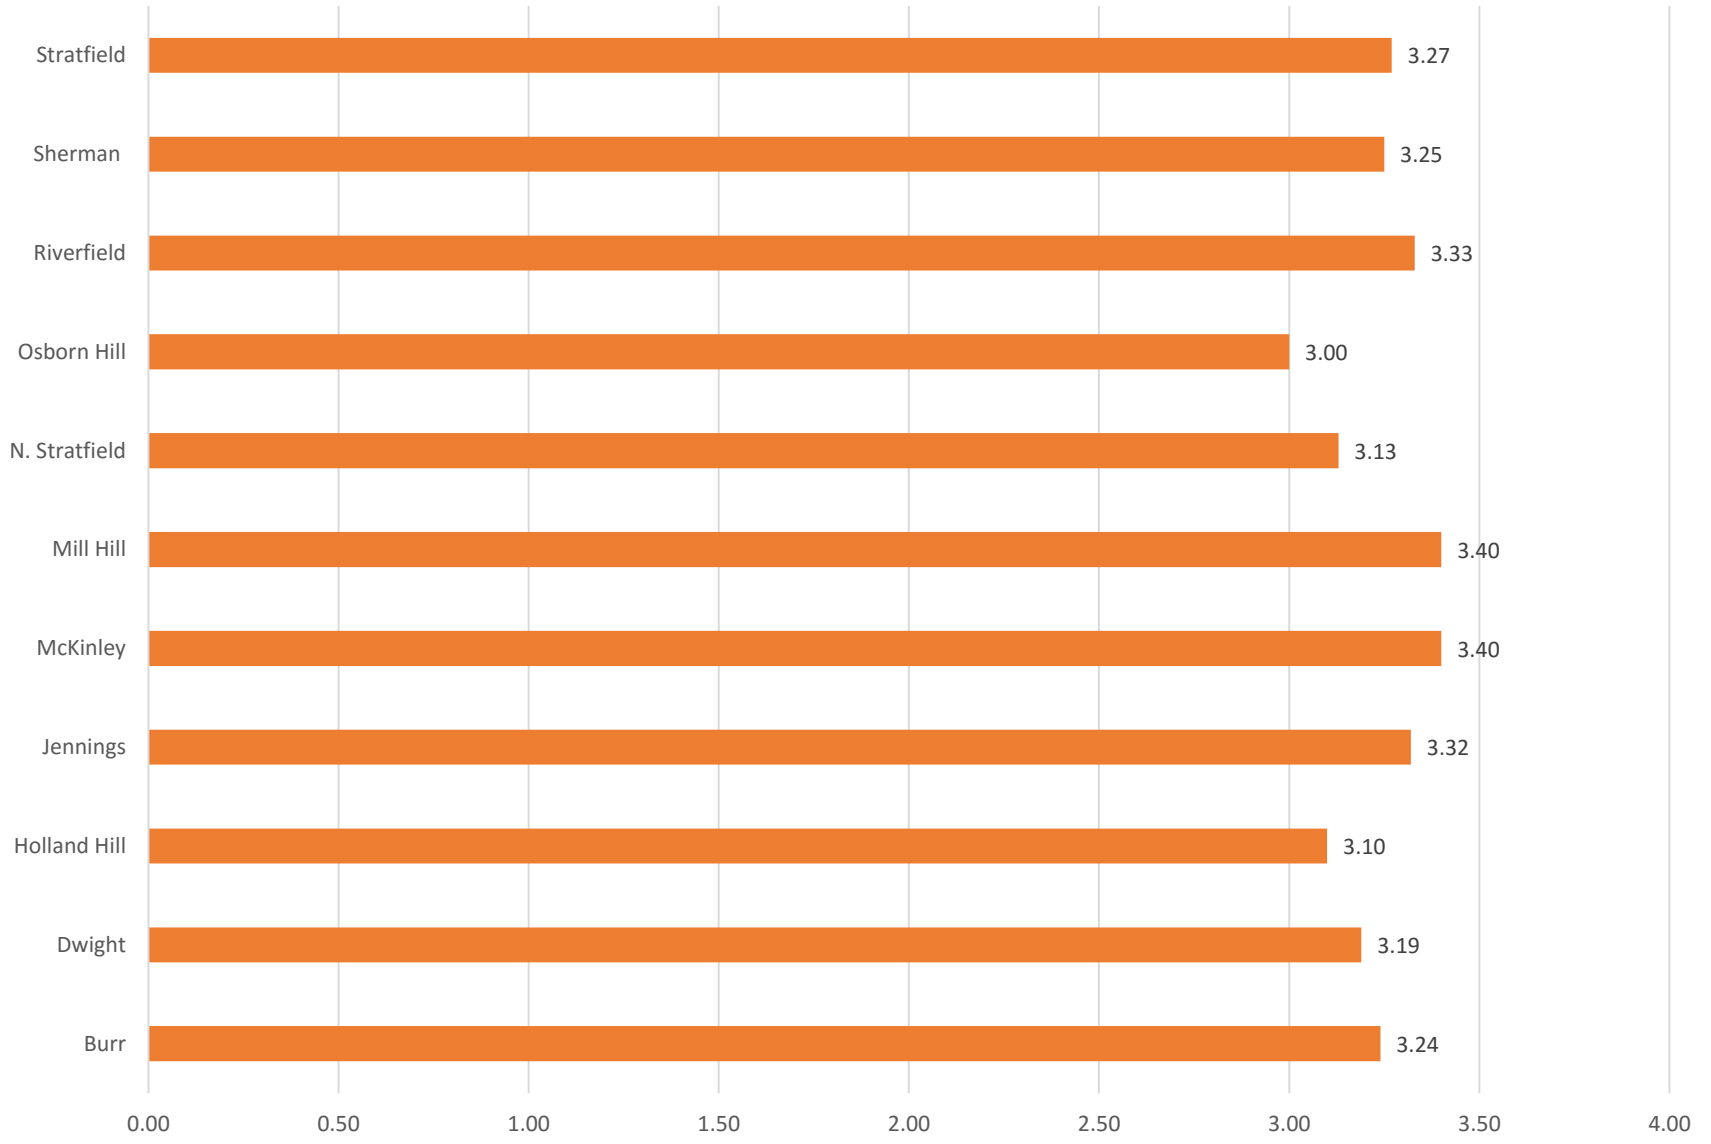

Students 3-5 Average-Domain 1: Institutional Environment

Students 3-5 Average Domain 2: Teaching and Learning

Students 3-5 Average Domain 3: Safety

Students 3-5 Average Domain 4: Interpersonal Relationships