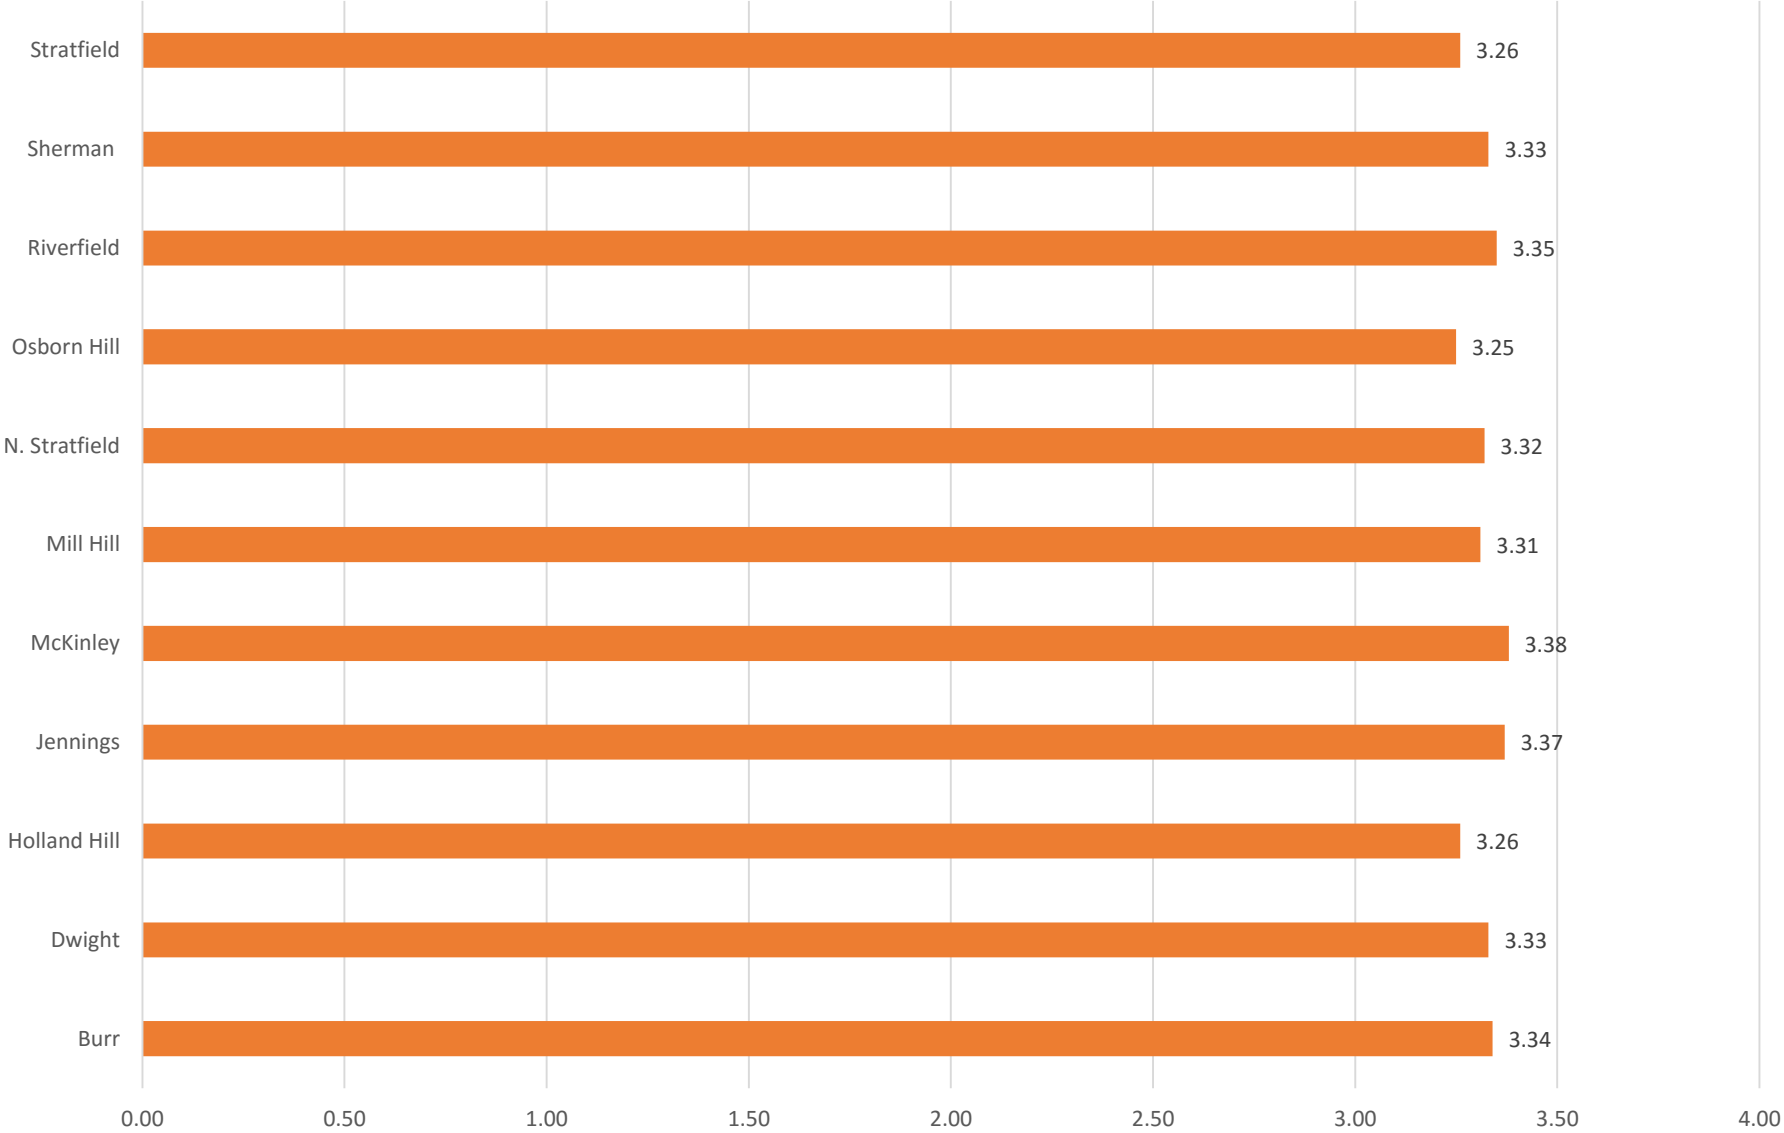

Students 3-5 Average-Domain 1: Institutional Environment

Students 3-5 Average Domain 2: Teaching and Learning

Students 3-5 Average Domain 3: Safety

Students 3-5 Average Domain 4: Interpersonal Relationships