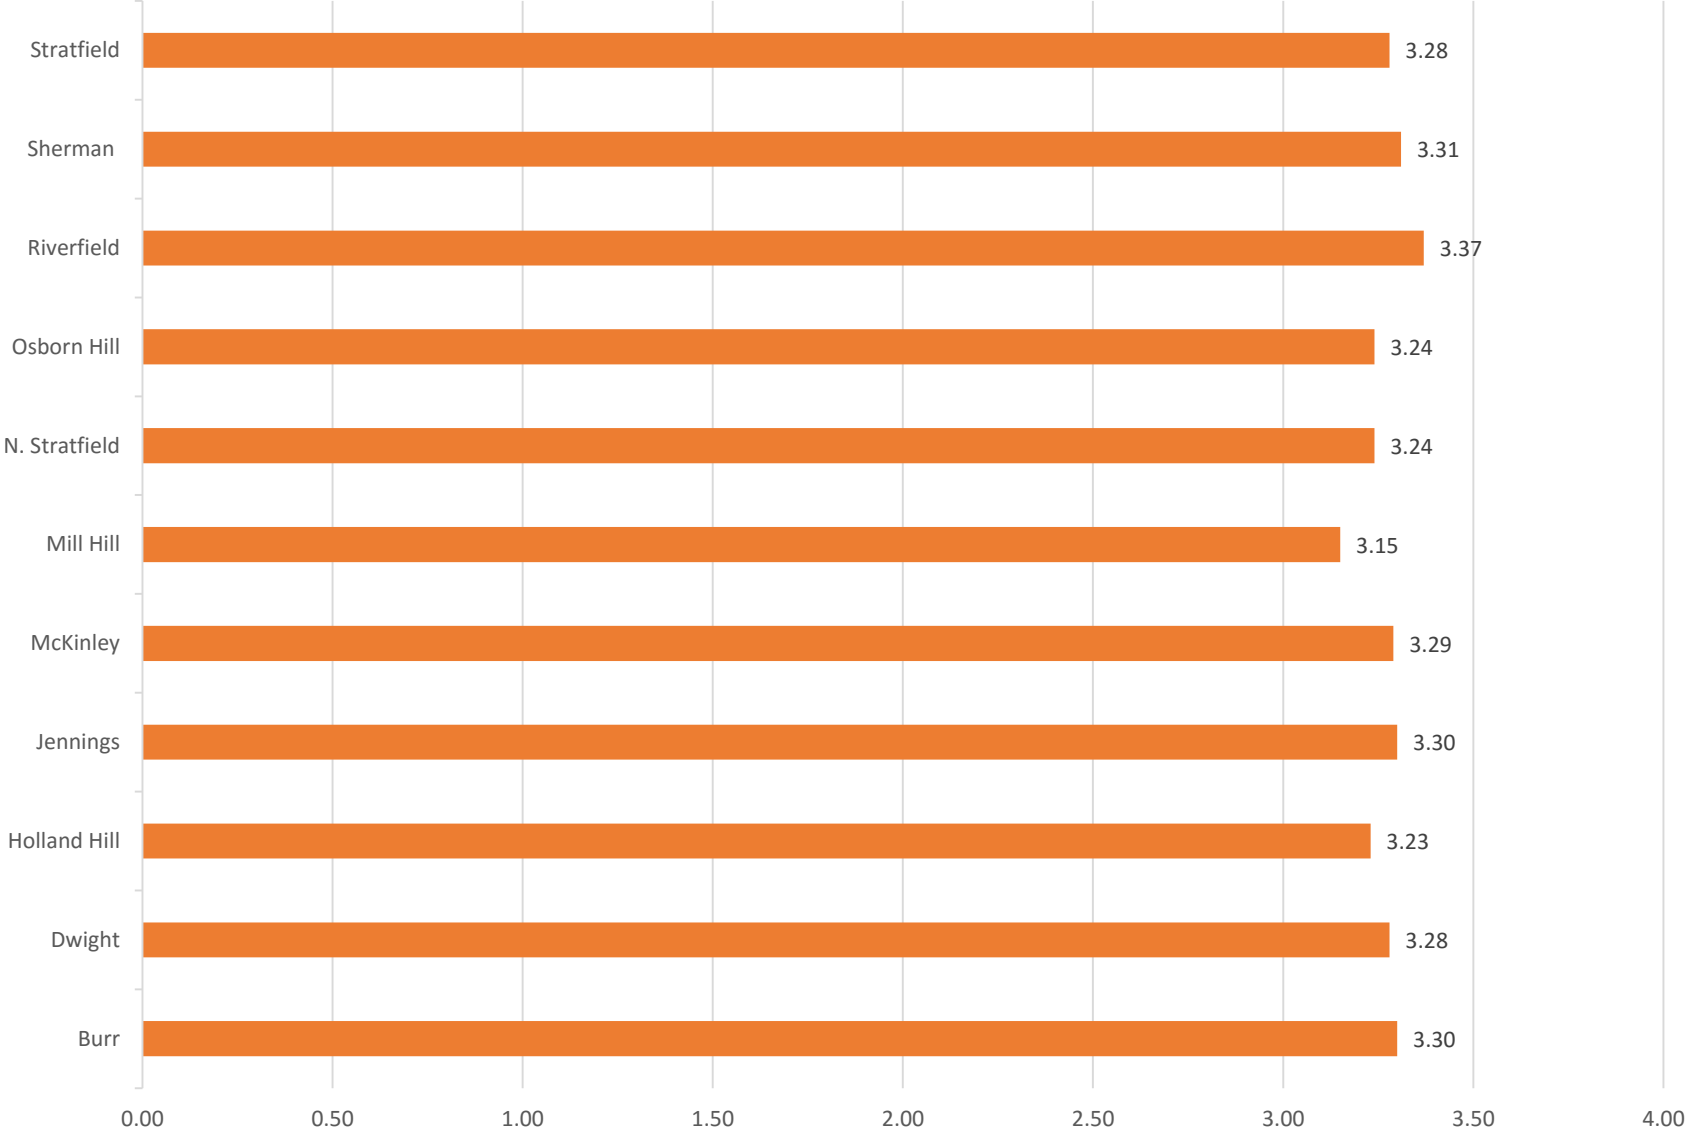

Students 3-5 Average-Domain 1: Institutional Environment

Students 3-5 Average Domain 2: Teaching and Learning

Students 3-5 Average Domain 3: Safety

Students 3-5 Average Domain 4: Interpersonal Relationships