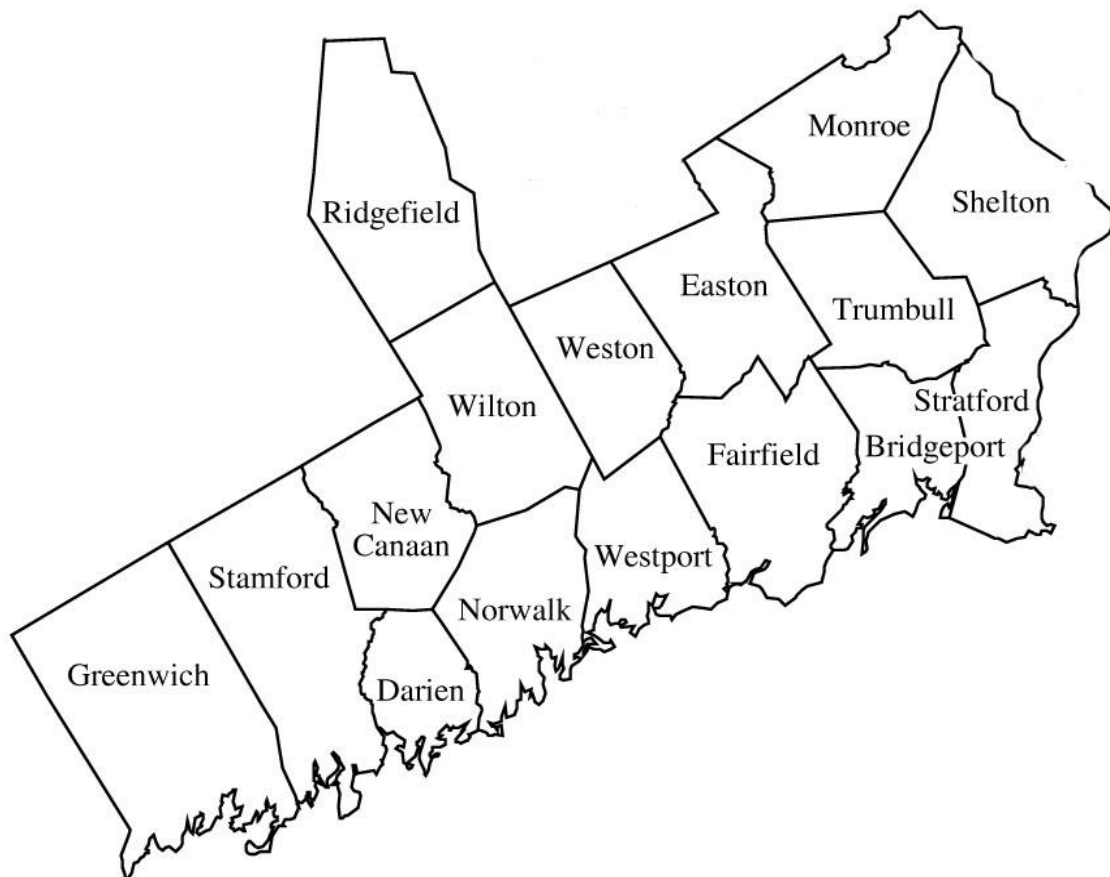

Fairfield County, Connecticut Professional Educator Recruitment Fair

Saturday, April 22, 2017

Secondary Education Candidates
Special Education Candidates
Specialist Areas Candidates
8:30 - 12:00 Report to Cafeteria First
12:00 – 3:00 Interviews by Invitation Only
Regular Elementary Classroom Candidates – By District’s Invitation Only

FAIRFIELD WARDE HIGH SCHOOL, Fairfield, Connecticut

****NEW LOCATION****

www.ces.k12.ct.us

Equal Opportunity Employers