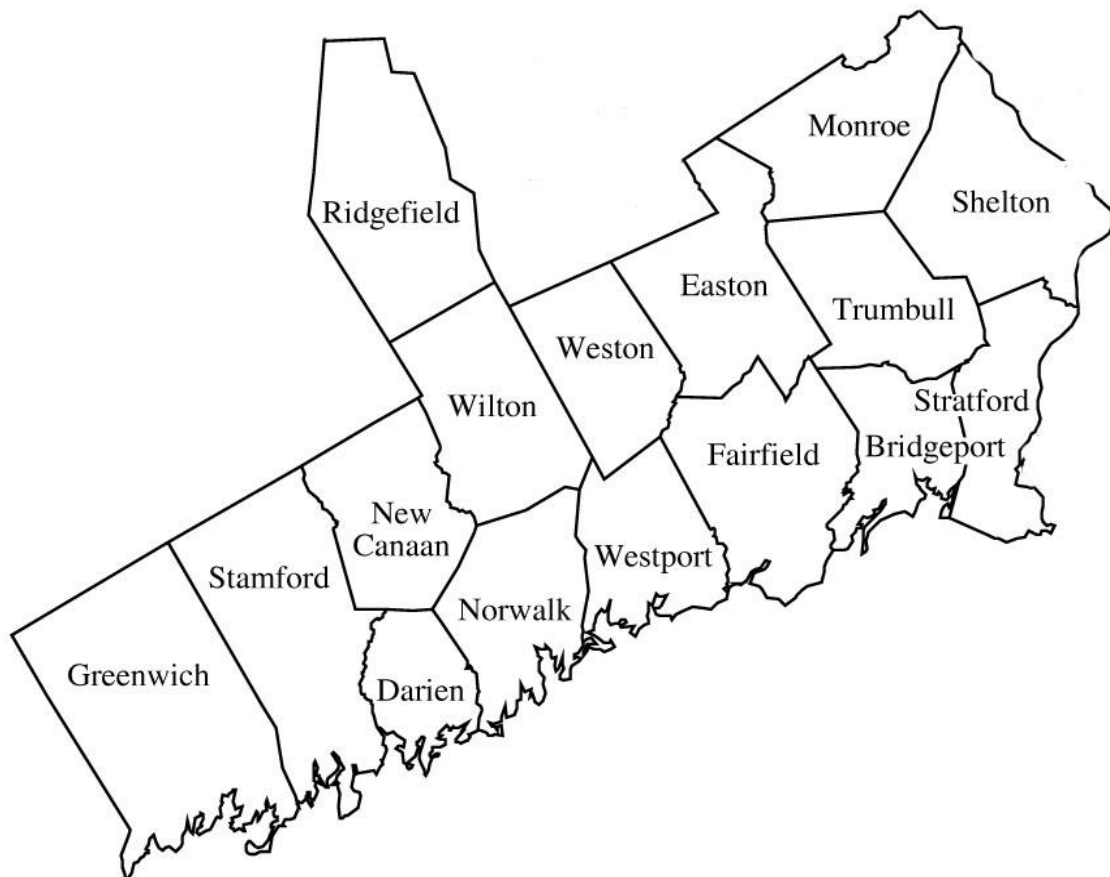

# Fairfield County, Connecticut Professional Educator Recruitment Fair

**Saturday, April 23, 2016**

**Secondary Education Candidates**  
**Special Education Candidates**  
**Specialist Areas Candidates**  
**8:30 - 12:00, Report to Cafeteria First**  
**12:00 – 3:00 Interviews by Invitation Only**  
**Regular Elementary Classroom Candidates – By District’s Invitation Only**

***Roger Ludlowe Middle School, Fairfield, Connecticut***

**[www.ces.k12.ct.us](http://www.ces.k12.ct.us)**

Equal Opportunity Employers