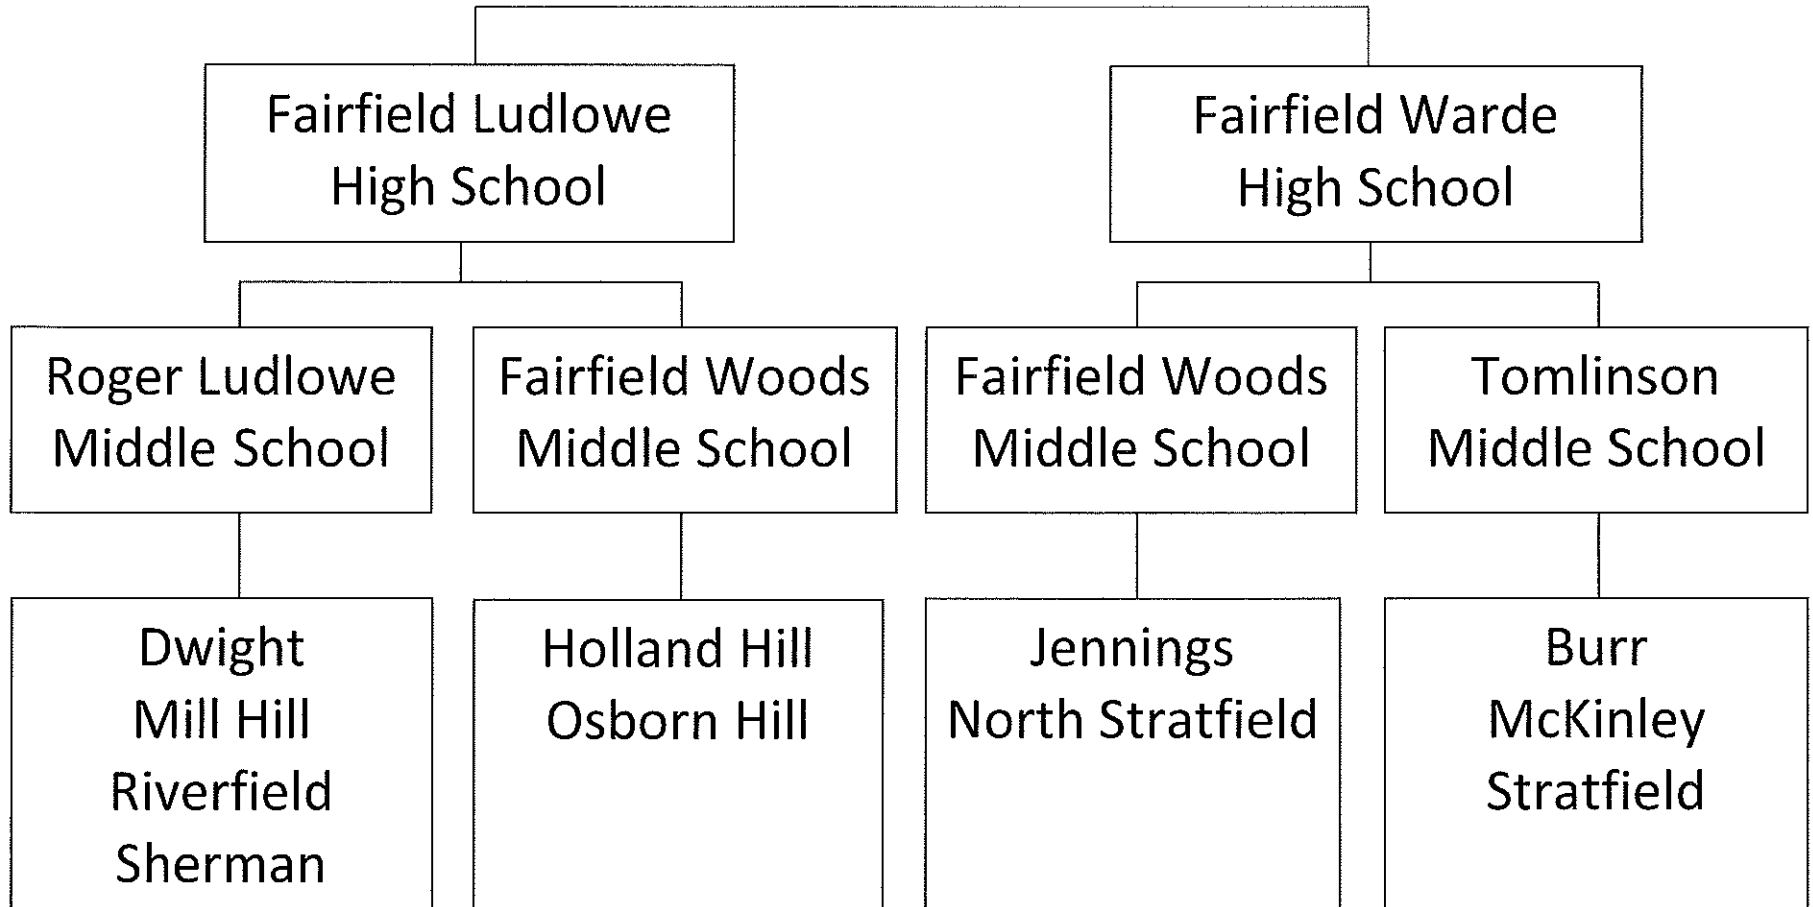

# FAIRFIELD PUBLIC SCHOOLS

Board of Education Special Meeting Agenda  
501 Kings Highway East, Board Conference Room

**October 20, 2015**

7:30 PM

1. Call to Order and Roll Call
2. Pledge of Allegiance
3. Redistricting Committee Report, Mr. Convertito
  - First Reading of Proposed Criteria and Guidelines for Redistricting  
(Enclosure No. 1)
4. Public Comment and Discussion on Redistricting
5. Adjournment

# Feeder Structure 2011

Fairfield Public Schools  
Elementary Attendance Boundaries

# FAIRFIELD PUBLIC SCHOOLS

## High School Attendance Boundaries