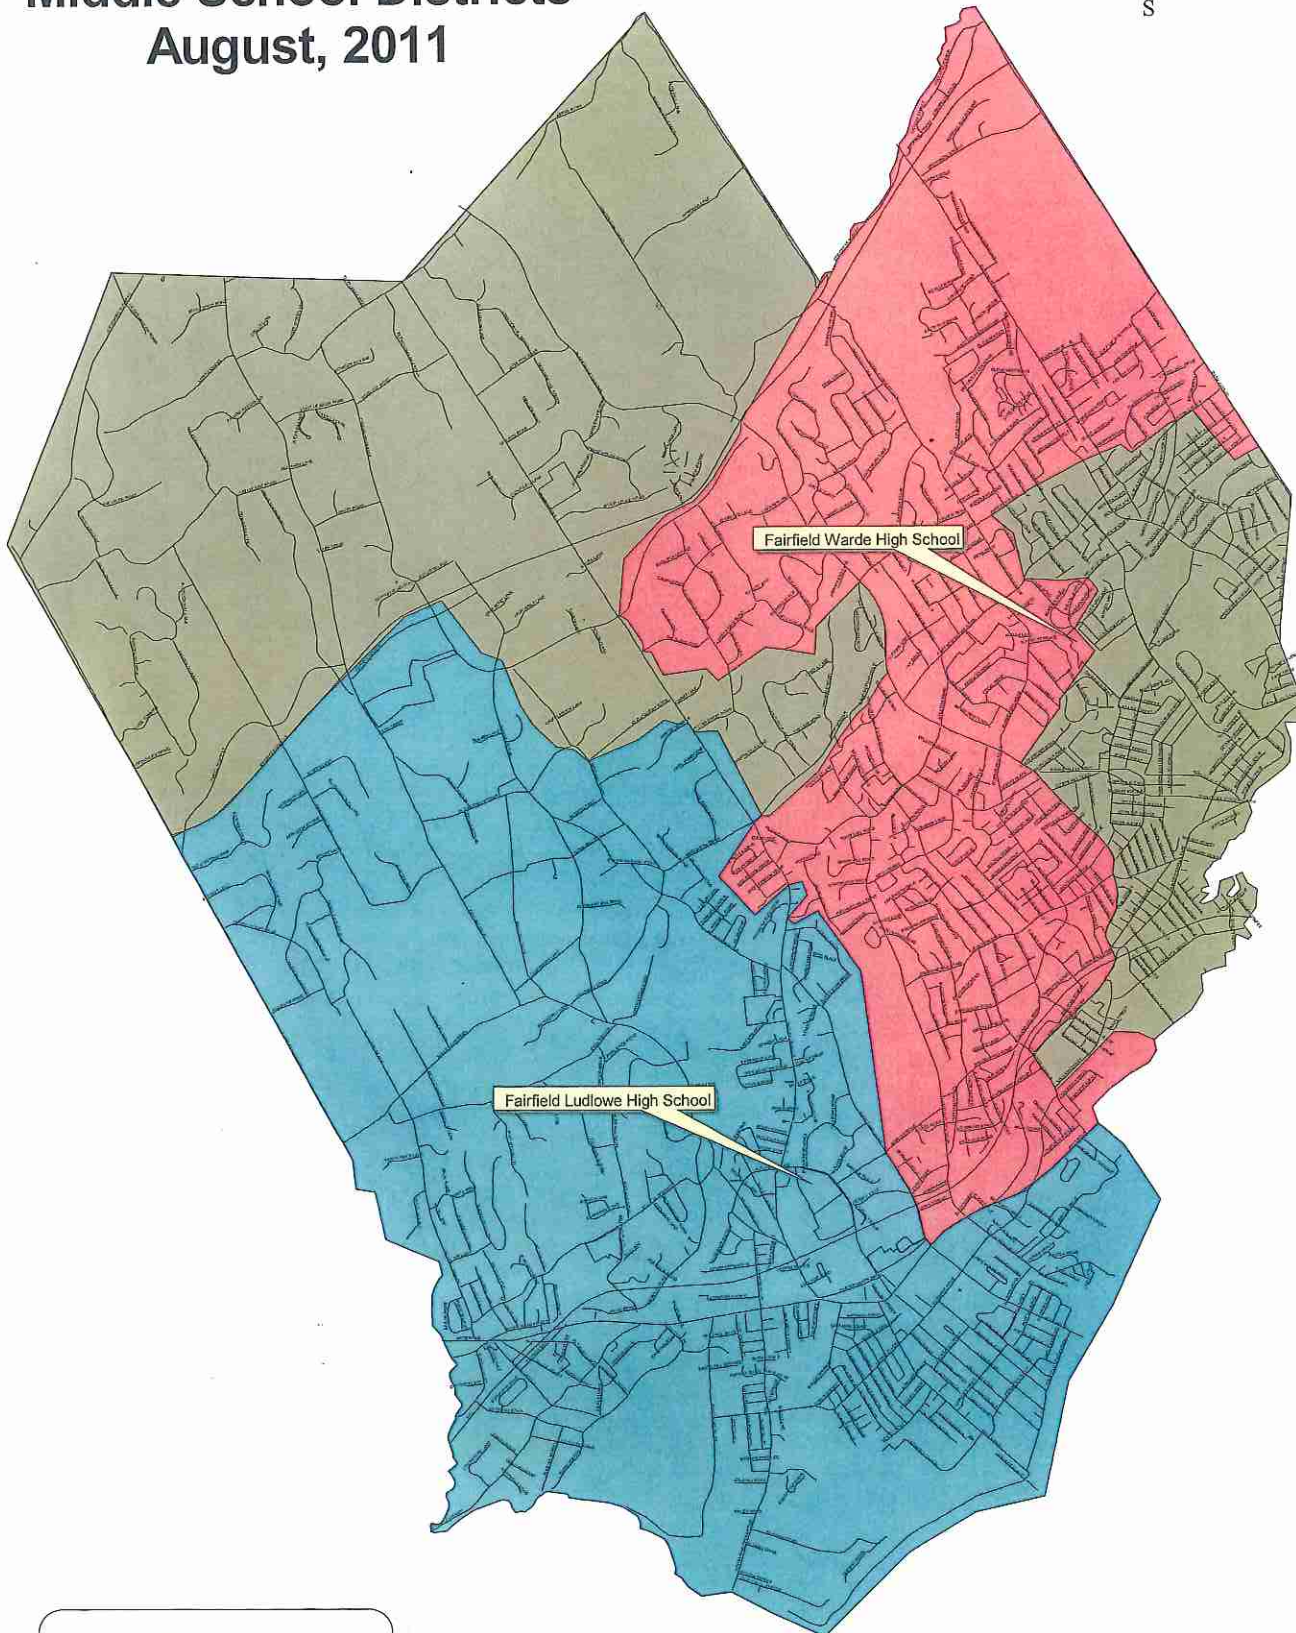

Town of Fairfield, CT Middle School Districts August, 2011

August 2011

- Fairfield Woods Middle School
- Roger Ludlowe Middle School
- Tomlinson Middle School