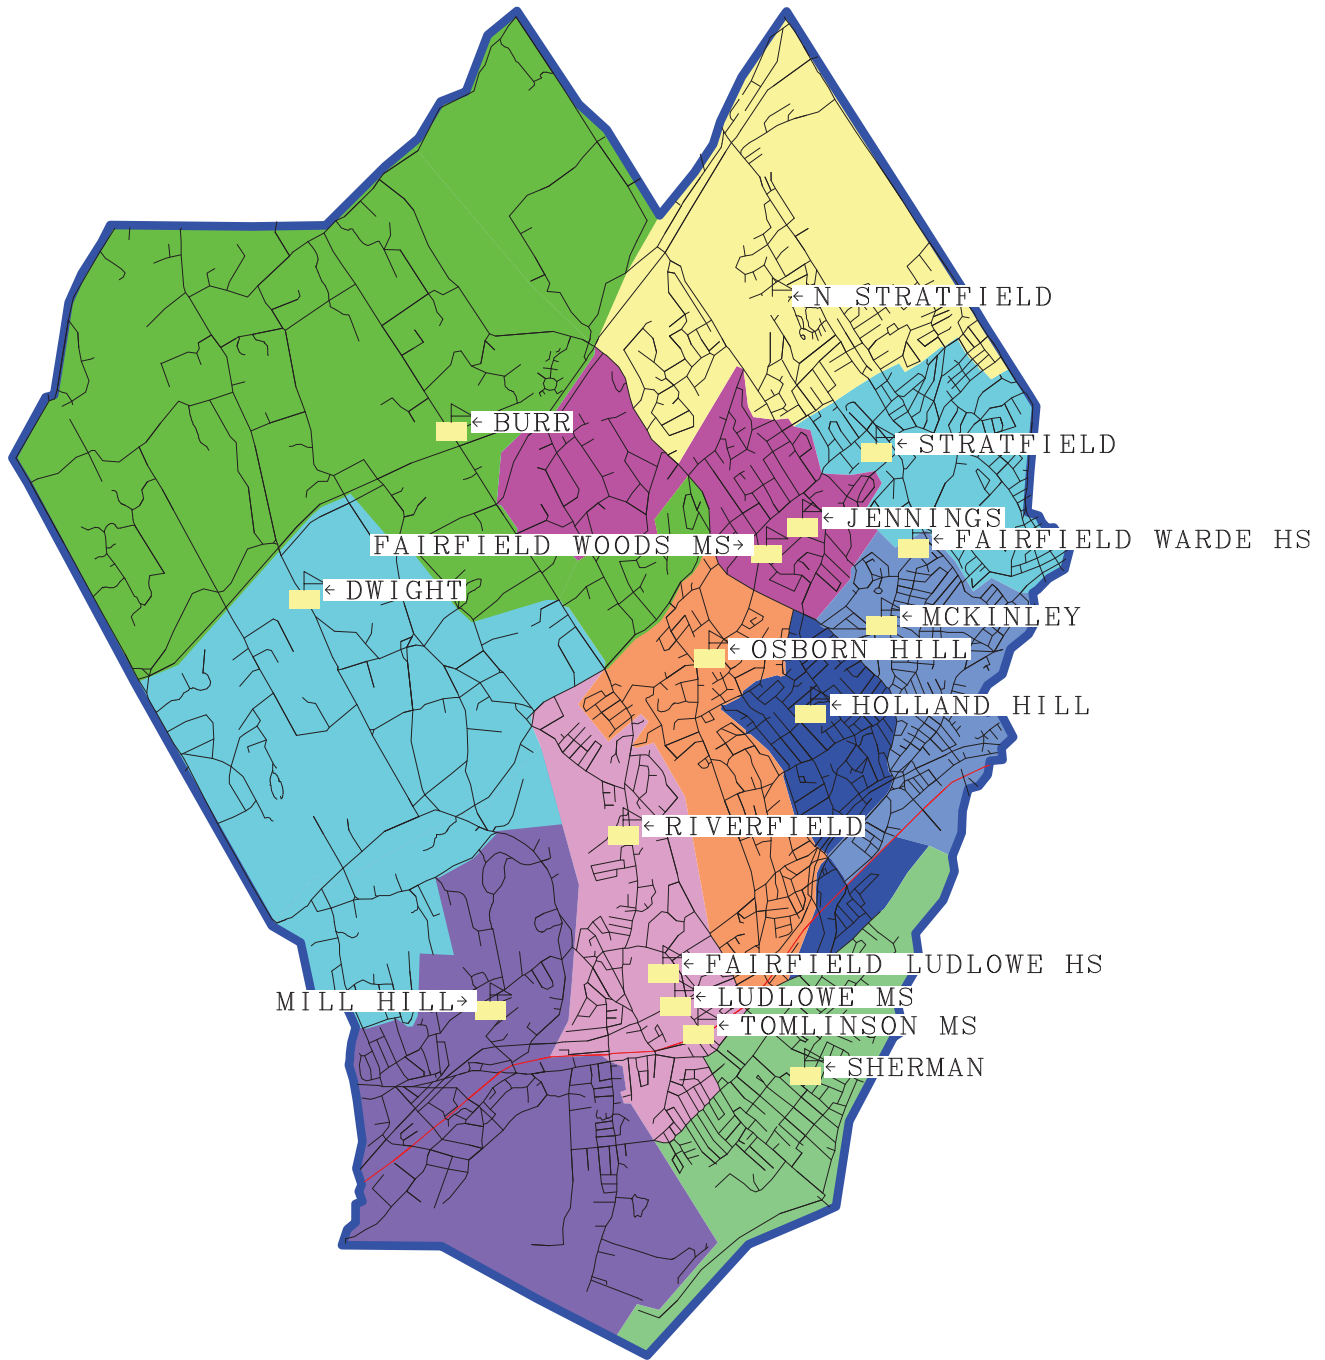

#### RELOCATION POLICY NOTICE

*The Fairfield Public Schools System provides services to ensure students, parents and other persons have access to meetings, programs and activities. The School System will relocate programs in order to ensure accessibility of programs and activities to disabled persons. To make arrangements please contact Pupil & Special Education Services, 501 Kings Highway East, Fairfield, CT 06825, Telephone: (203) 255-8379*

# Feeder Structure 2011

Fairfield Public Schools  
Elementary Attendance Boundaries