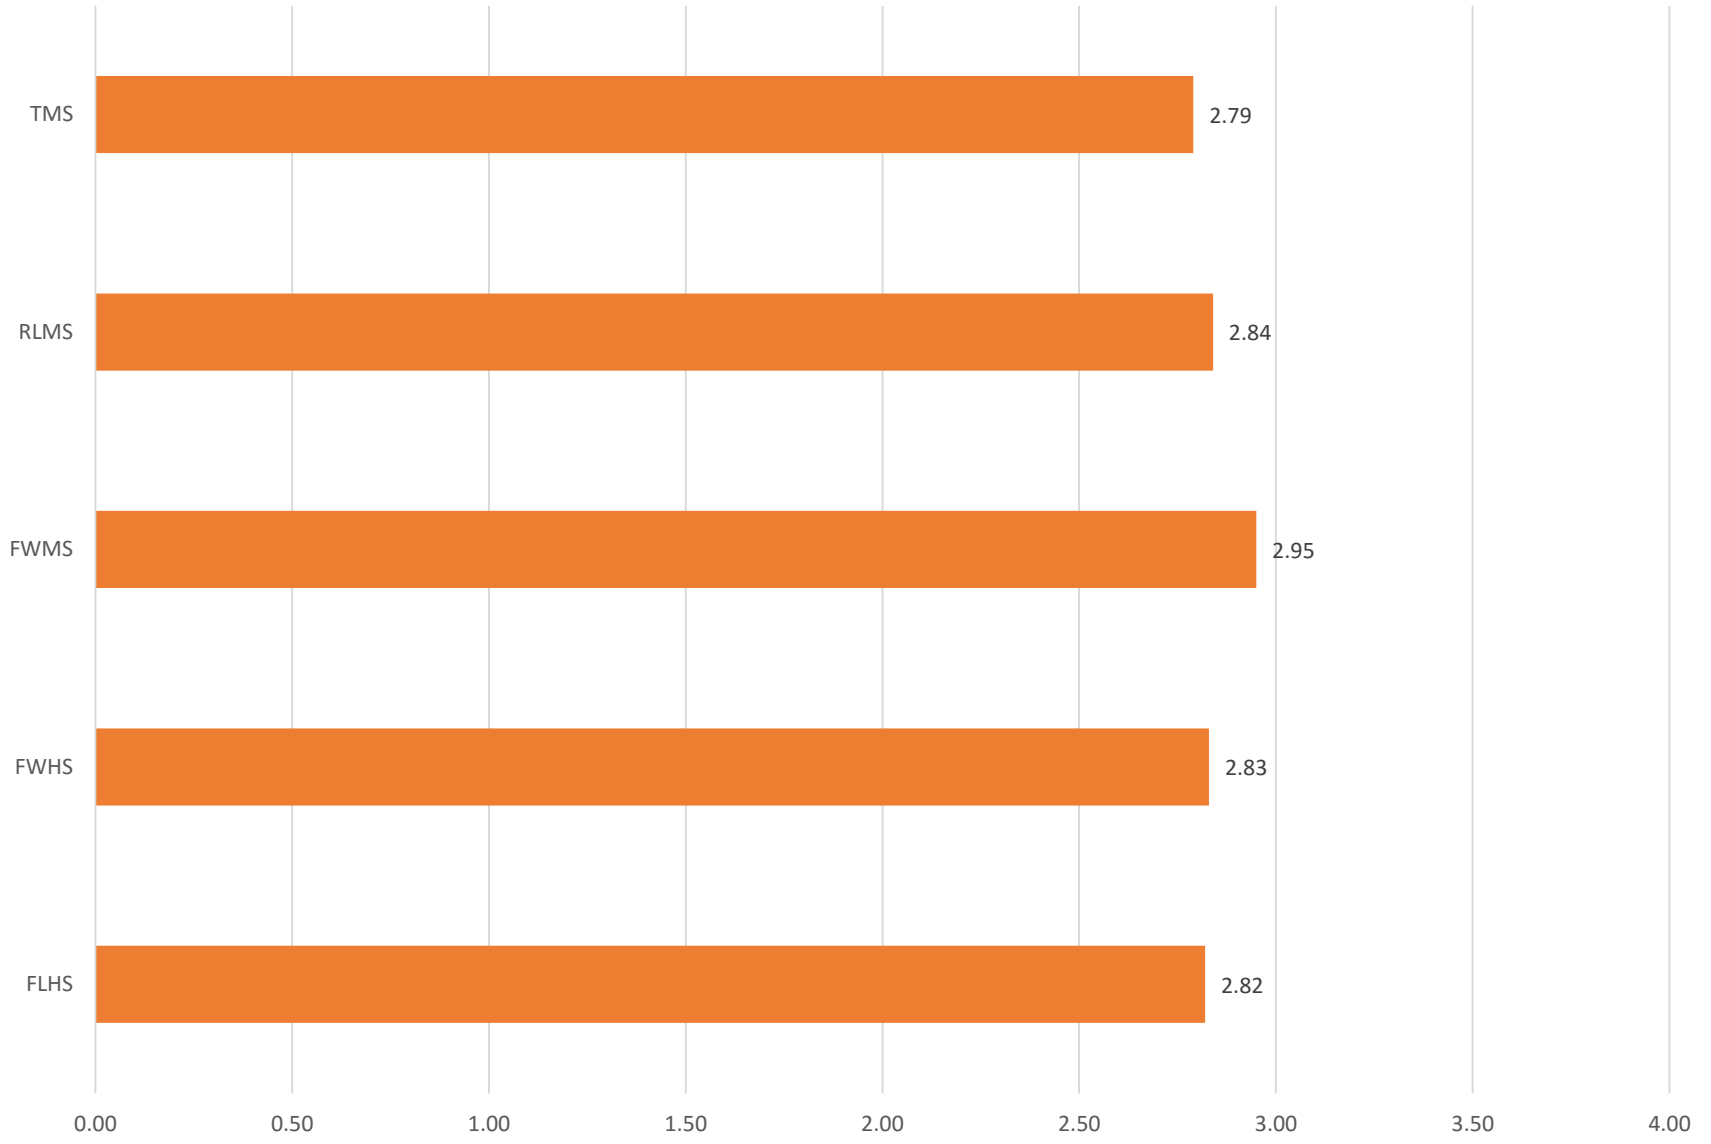

### Students 6-12 Average-Domain 1: Institutional Environment

### Students 6-12 Average Domain 2: Teaching and Learning