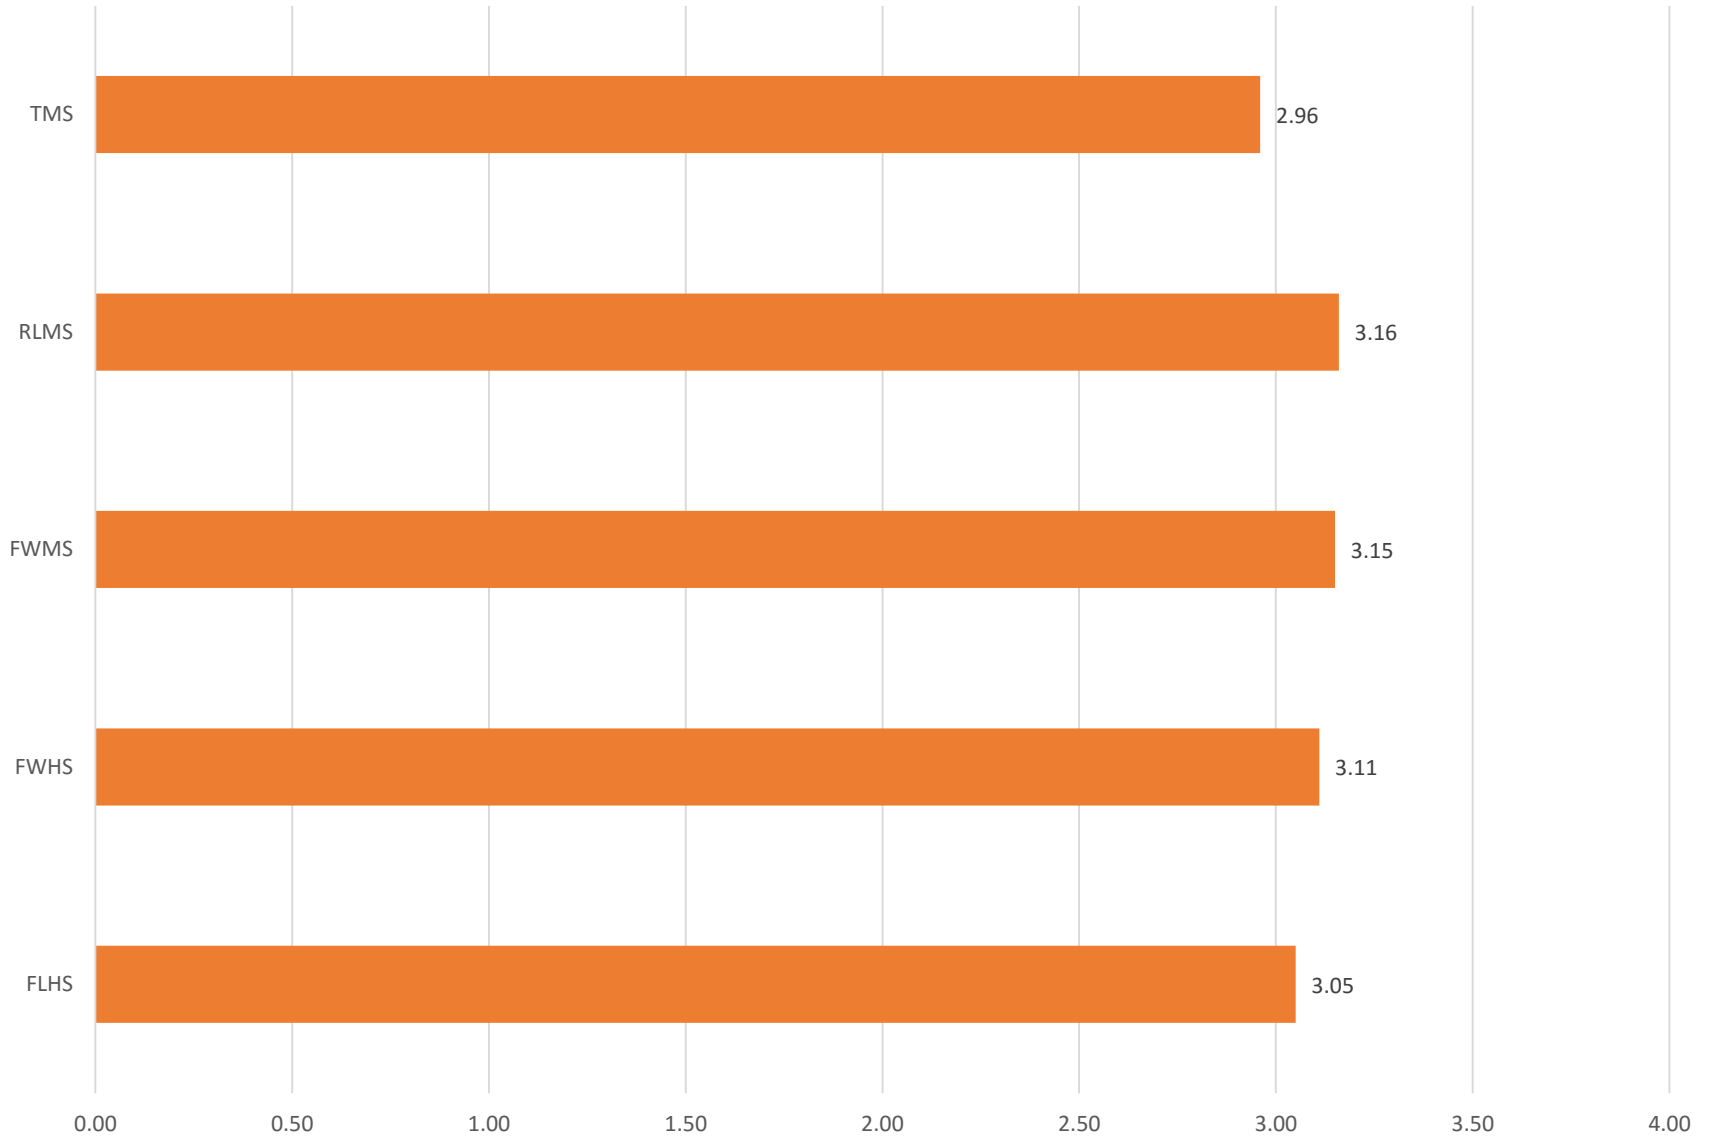

### Students 6-12 Average-Domain 1: Institutional Environment

### Students 6-12 Average Domain 2: Teaching and Learning