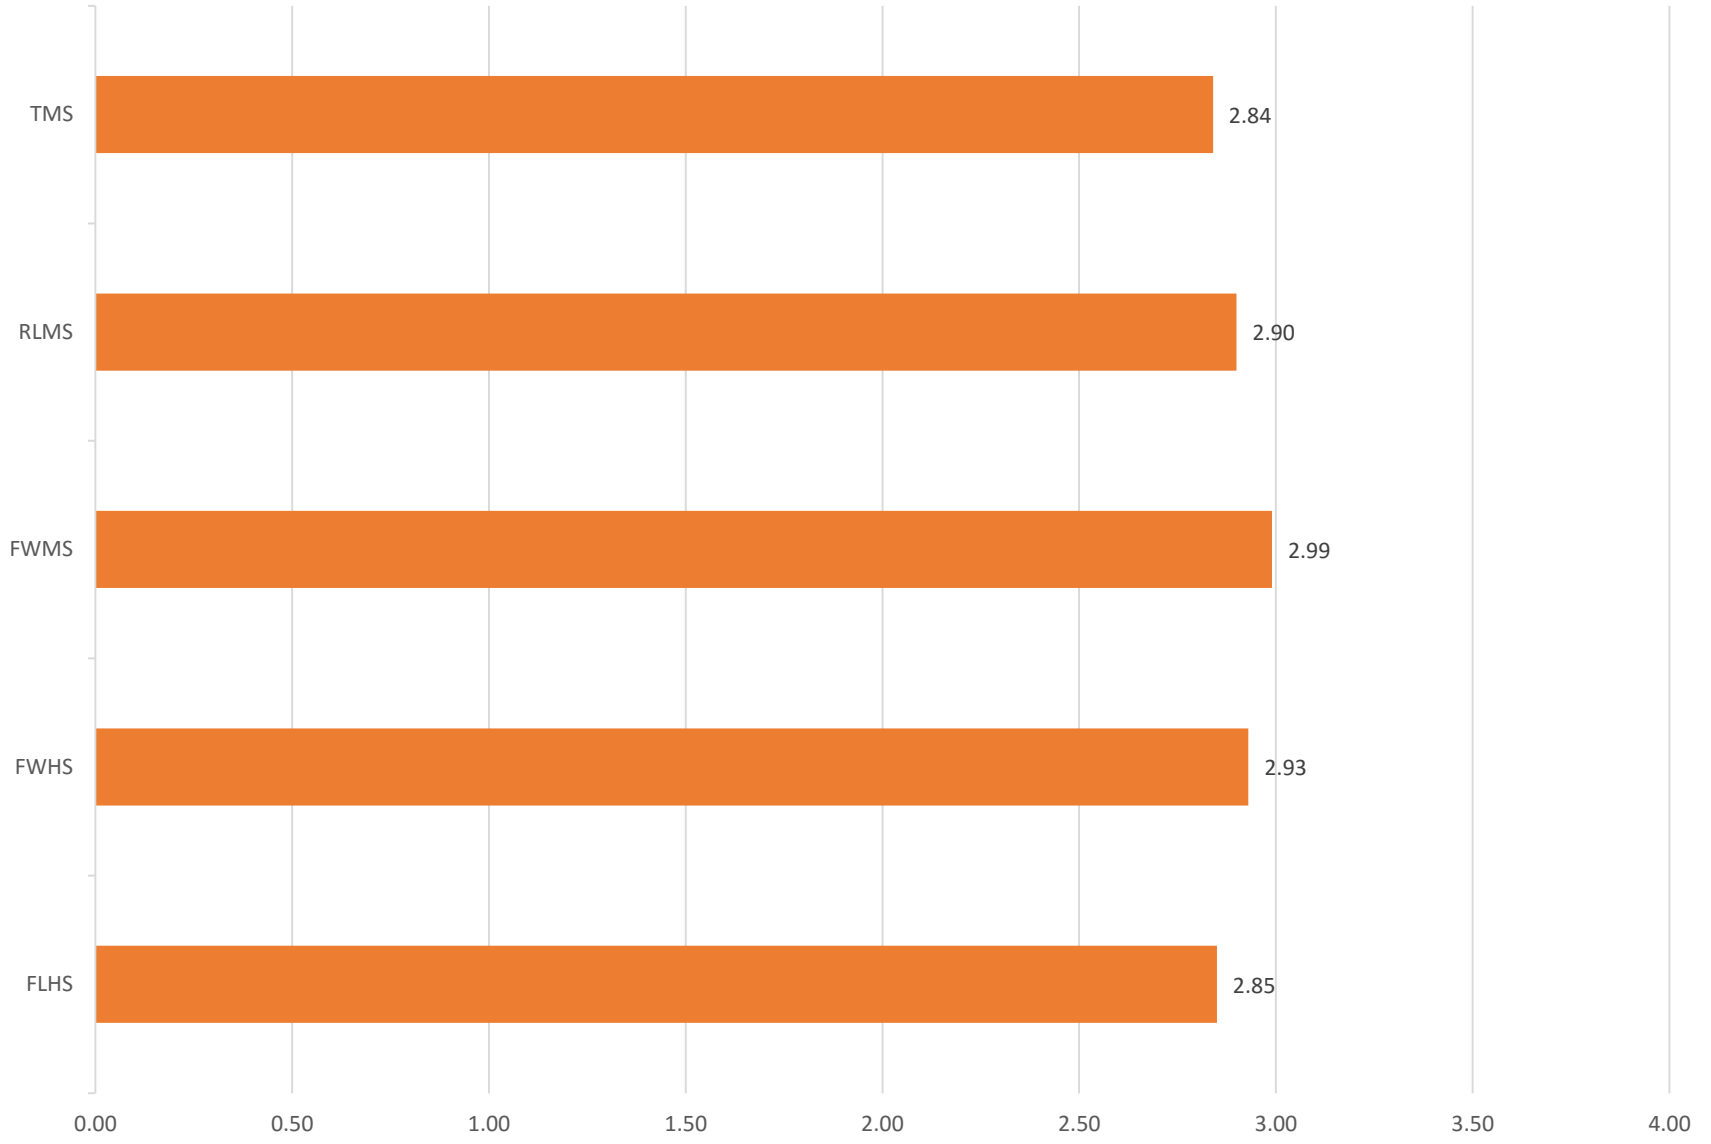

Students 6-12 Average Domain 4: Interpersonal Relationships