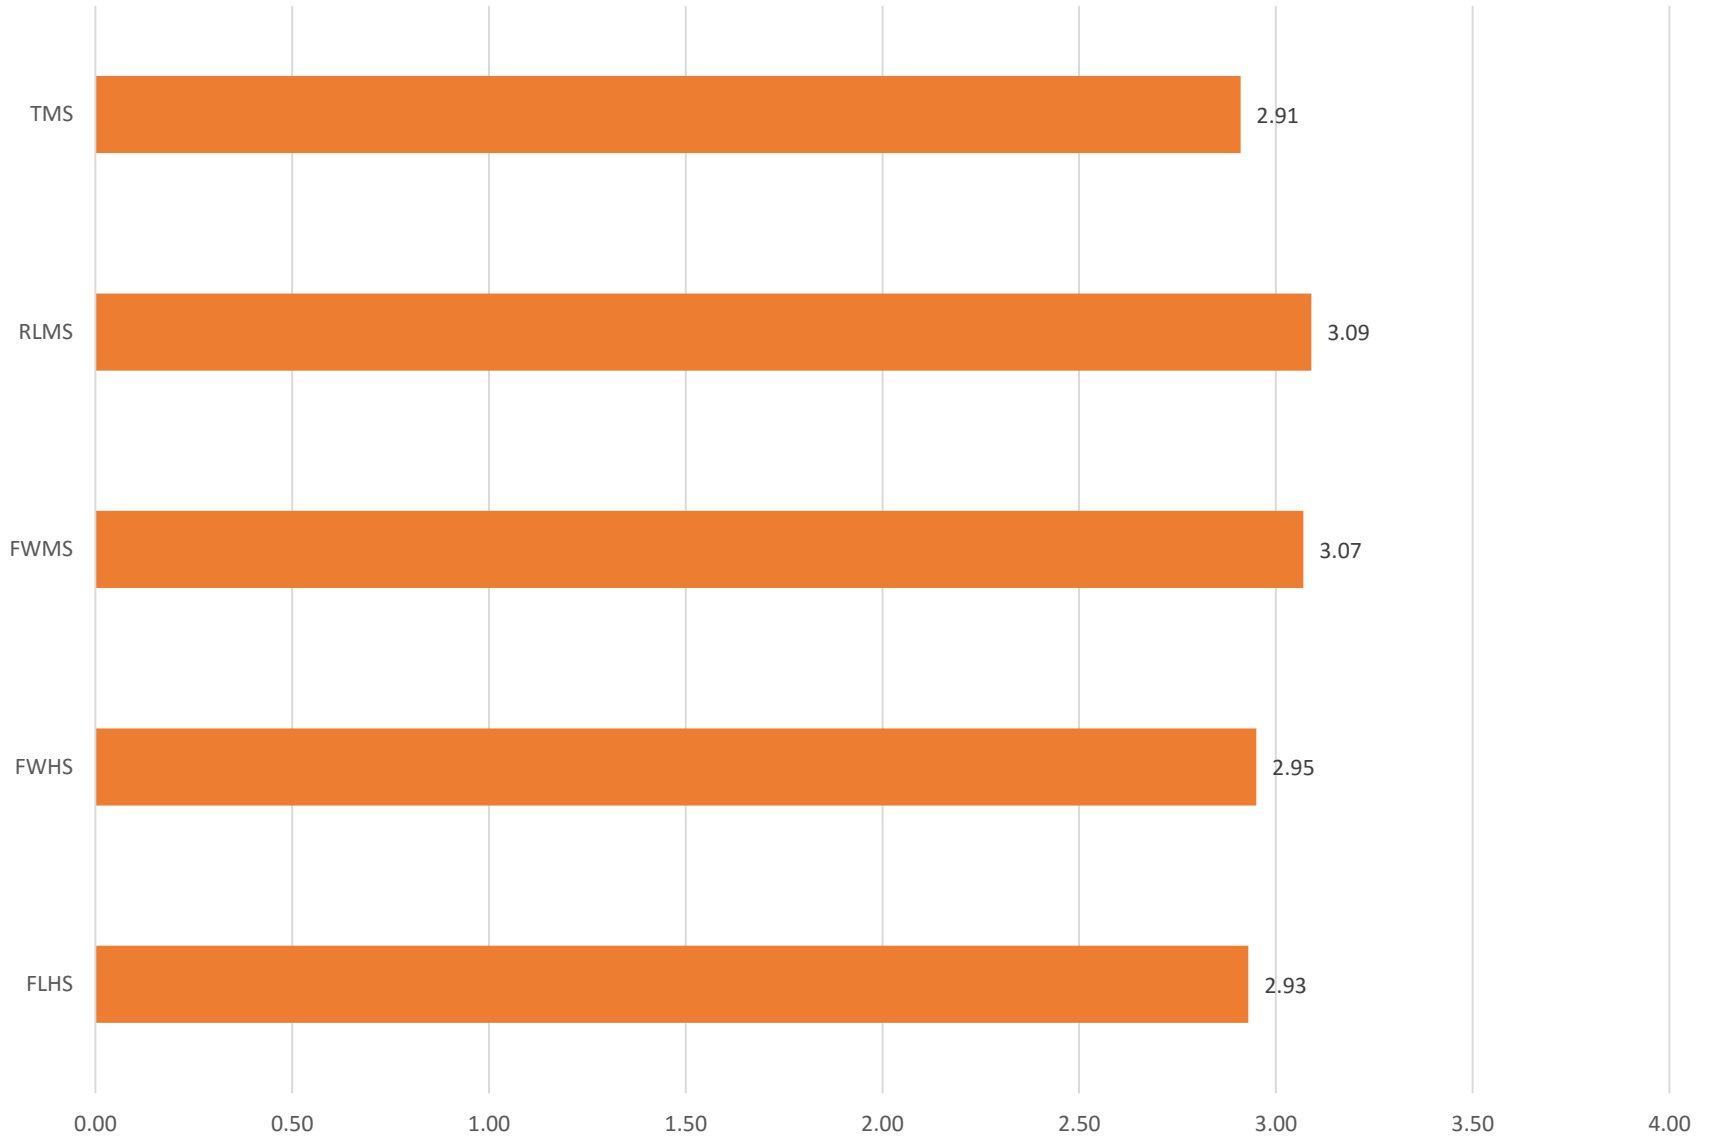

### Students 6-12 Average-Domain 1: Institutional Environment

### Students 6-12 Average Domain 2: Teaching and Learning

### Students 6-12 Average Domain 3: Safety